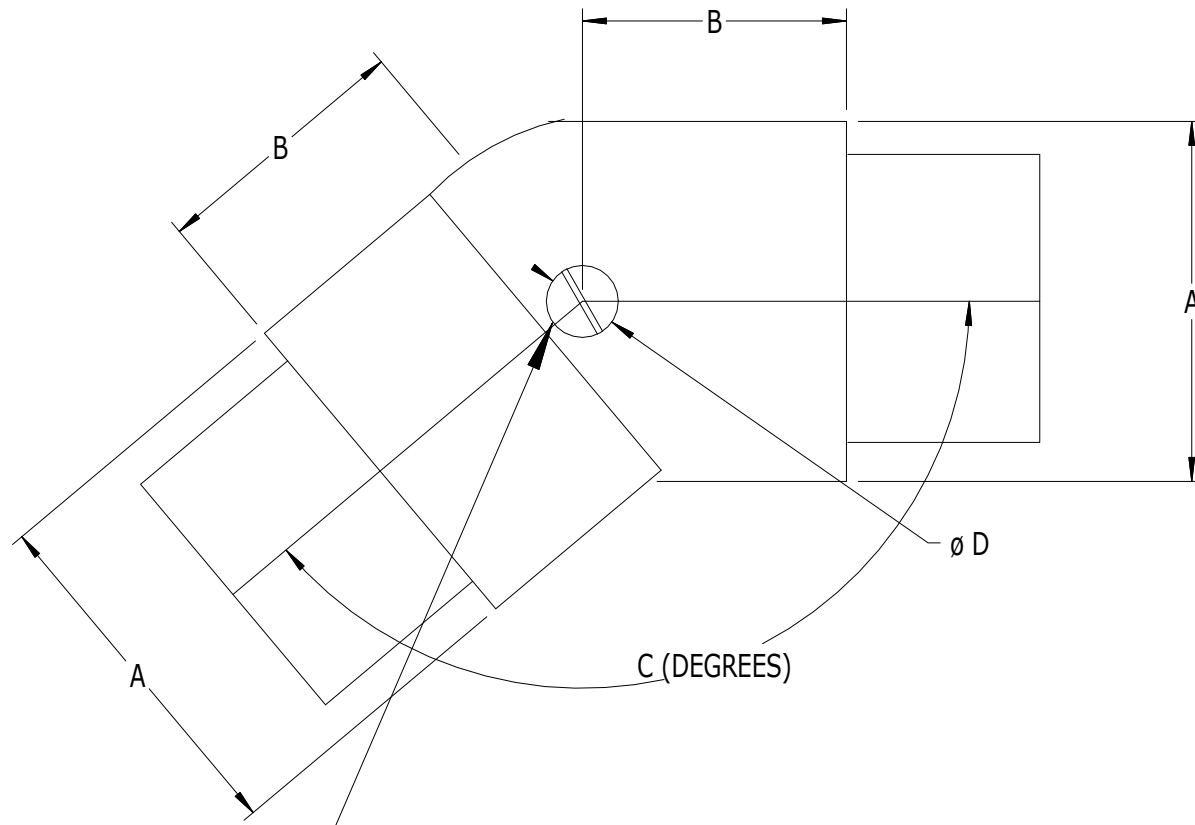

SCALE: 1/1

LETS FITTING SWIVEL TO
ANY DEGREE NEEDED
(MAX. 40 DEG.)

#505 - SERIES 500 ADJUSTABLE ANGLE

LABEL	A	B	C	D
DIMENSION	1.90"	1-3/8"	140.00	3/8"

SUPERIOR
Aluminum Products, Inc.