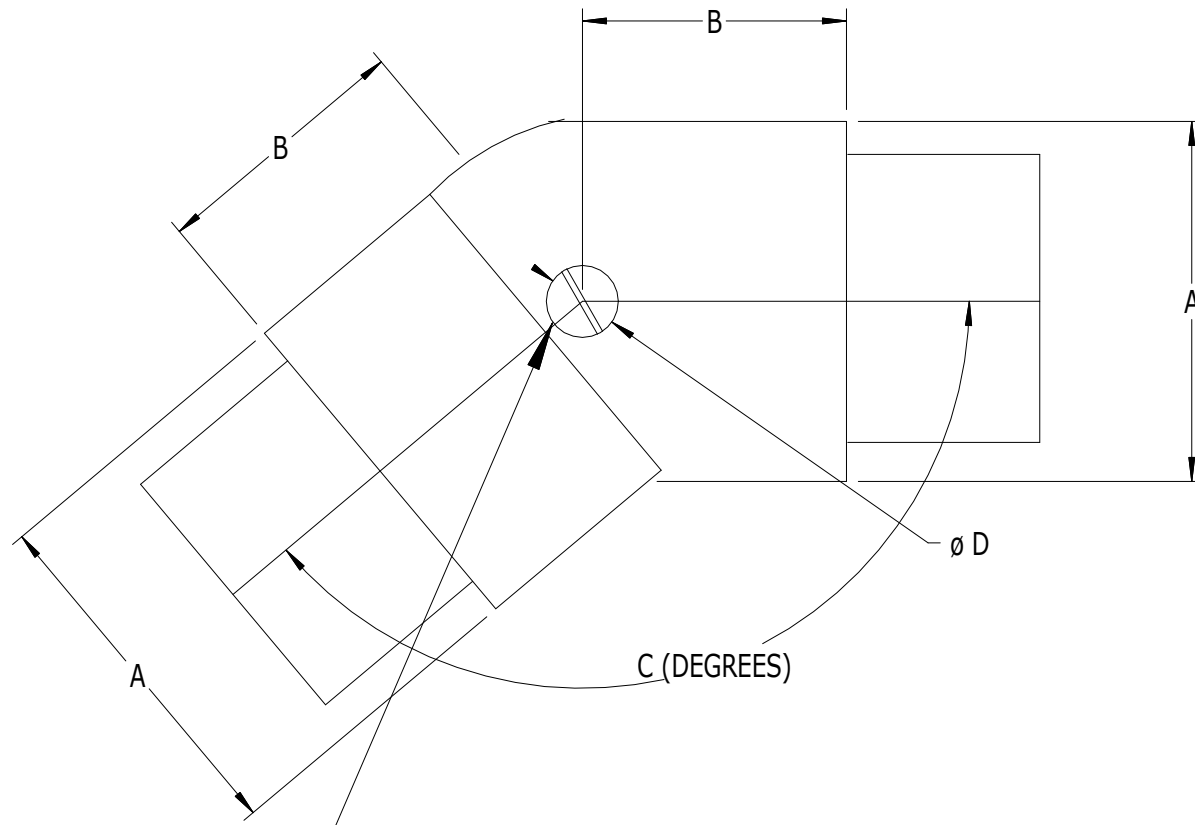

SCALE: 1/1

LETS FITTING SWIVEL TO
ANY DEGREE NEEDED
(MAX. 40 DEG.)

#505 - SERIES 500 ADJUSTABLE ANGLE

LABEL	A	B	C	D
DIMENSION	1.90"	1-3/8"	140.00	3/8"