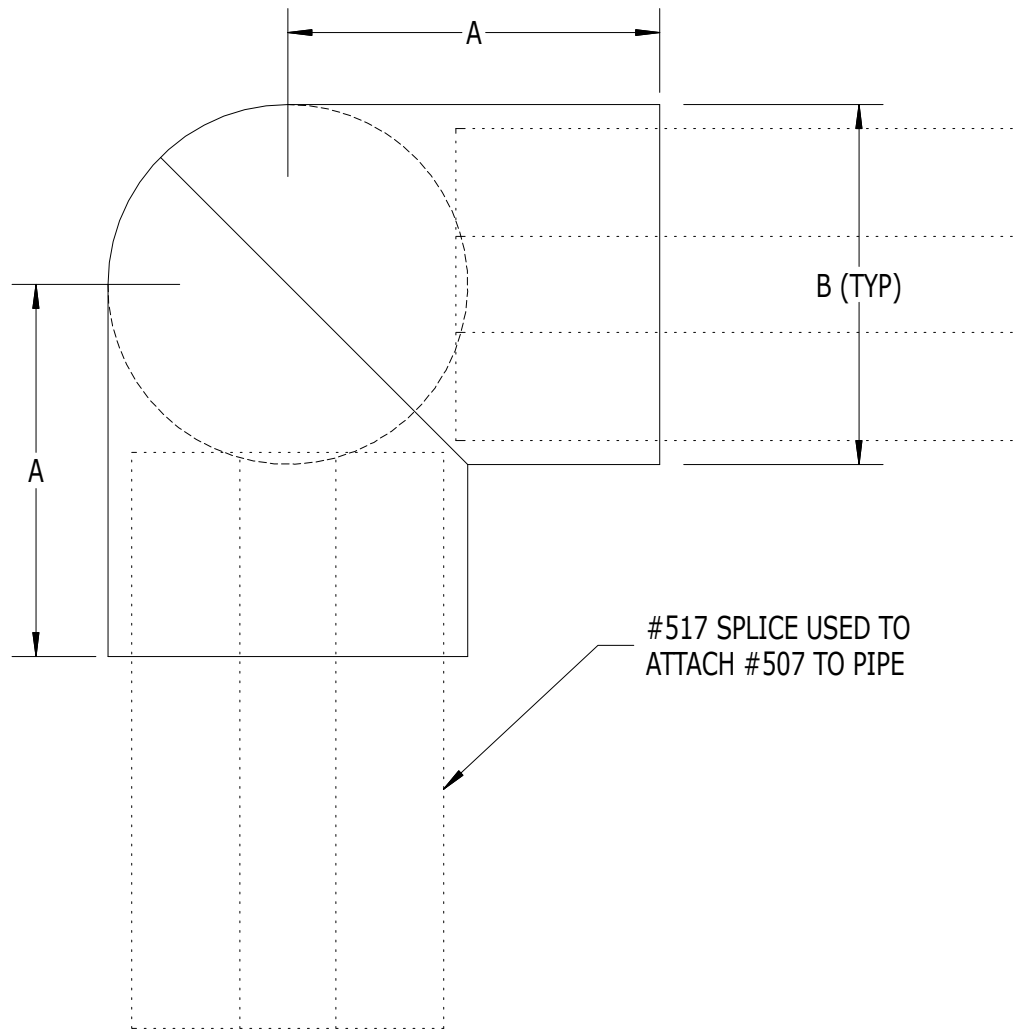

SCALE: 1/1

#517 SPLICE USED TO
ATTACH #507 TO PIPE

#507 - SERIES 500 90 DEGREE THREE-WAY ELBOW

| LABEL | A | B |
|-----------|----|-------|
| DIMENSION | 2" | 1.90" |

SUPERIOR
Aluminum Products, Inc.