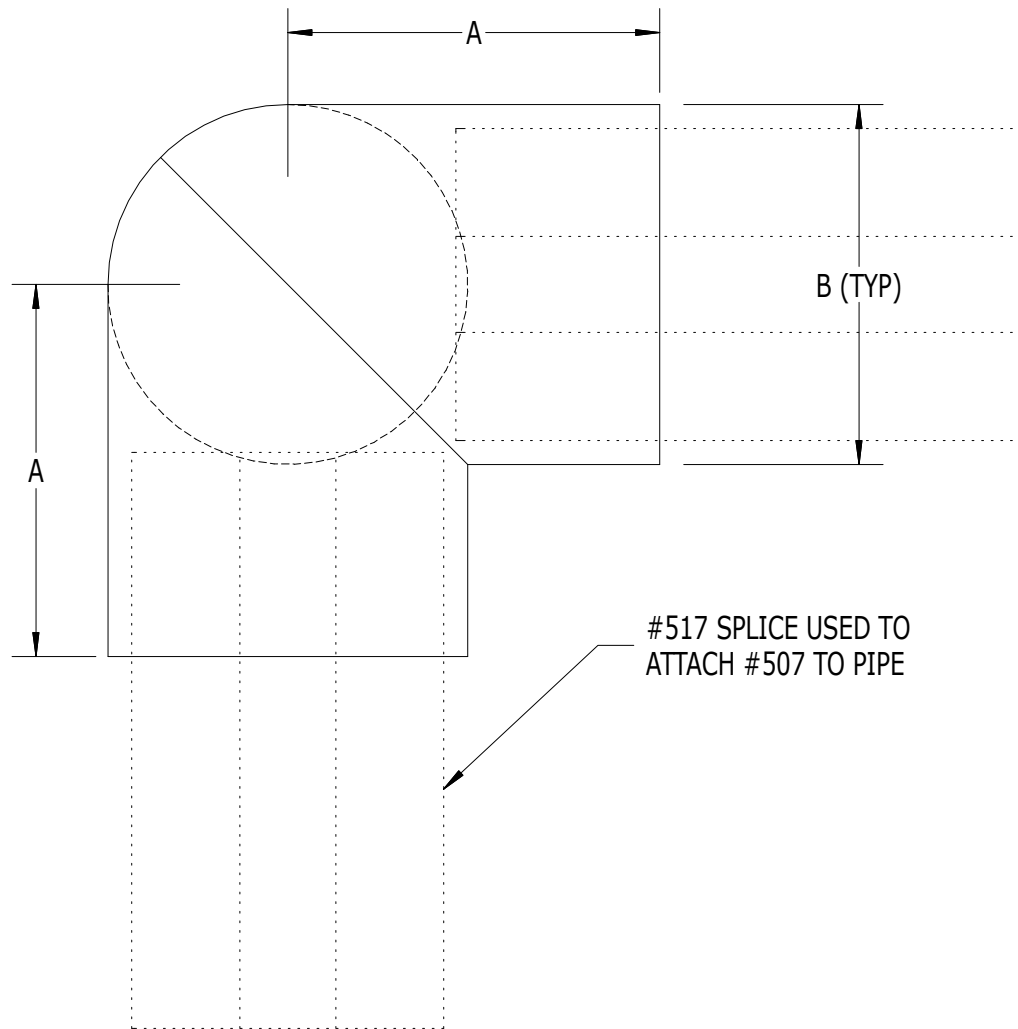

SCALE: 1/1

#507 - SERIES 500 90 DEGREE THREE-WAY ELBOW

LABEL	A	B
DIMENSION	2"	1.90"

Superior
Aluminum Products, Inc.