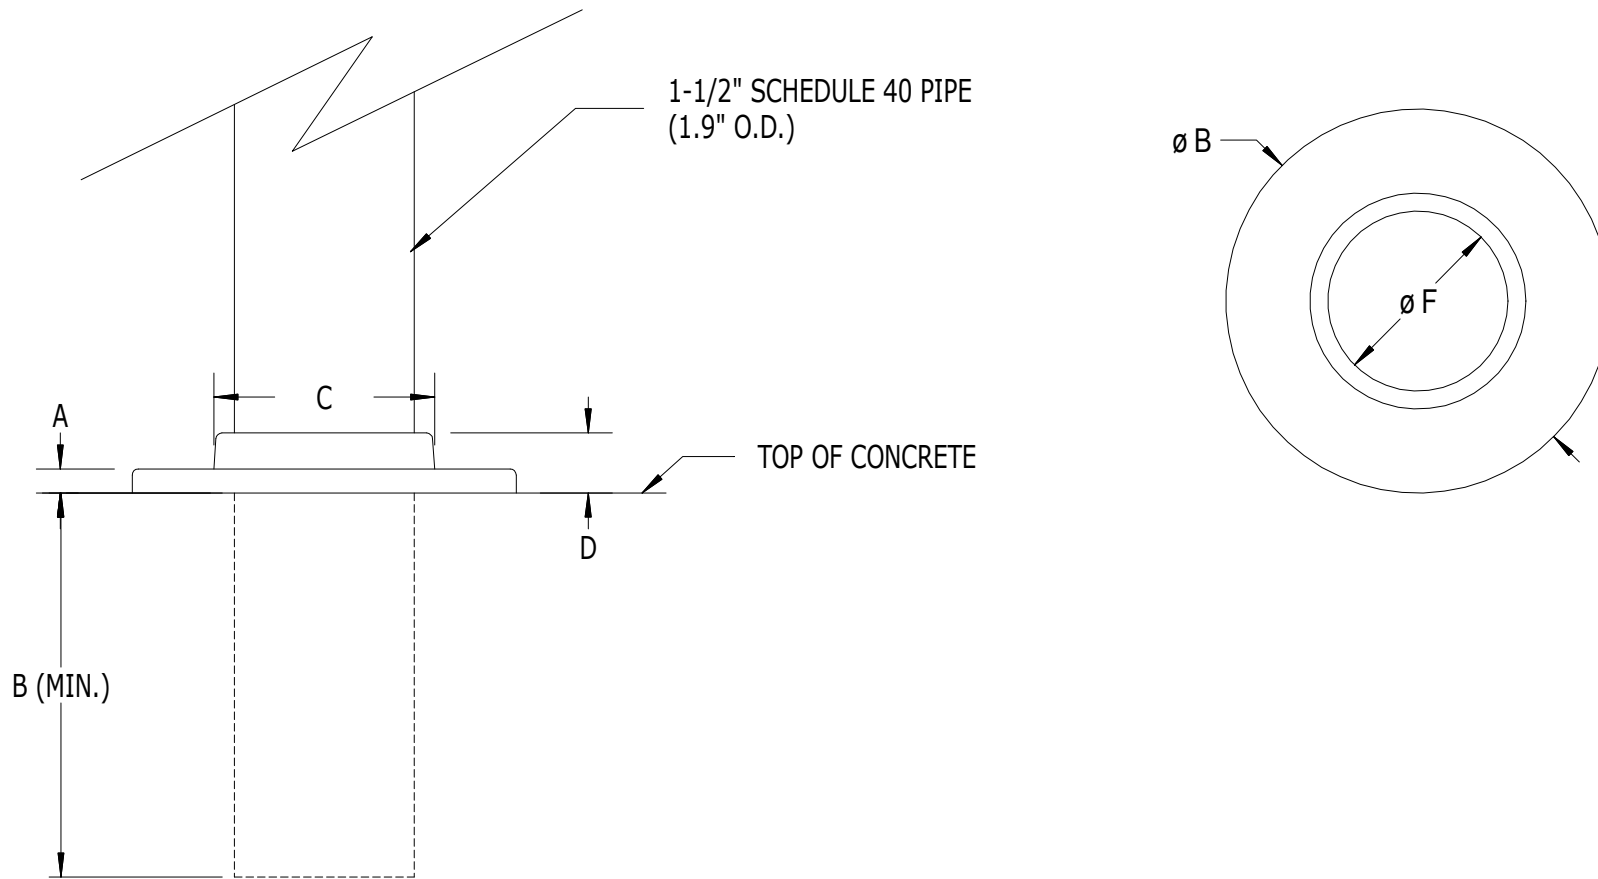

SCALE: 1/2

#509 - SERIES 500 COVER FLANGE

LABEL	A	B	C	D	F
DIMENSION	1/4"	4"	2-1/4"	7/8"	1.90"

SUPERIOR
Aluminum Products, Inc.