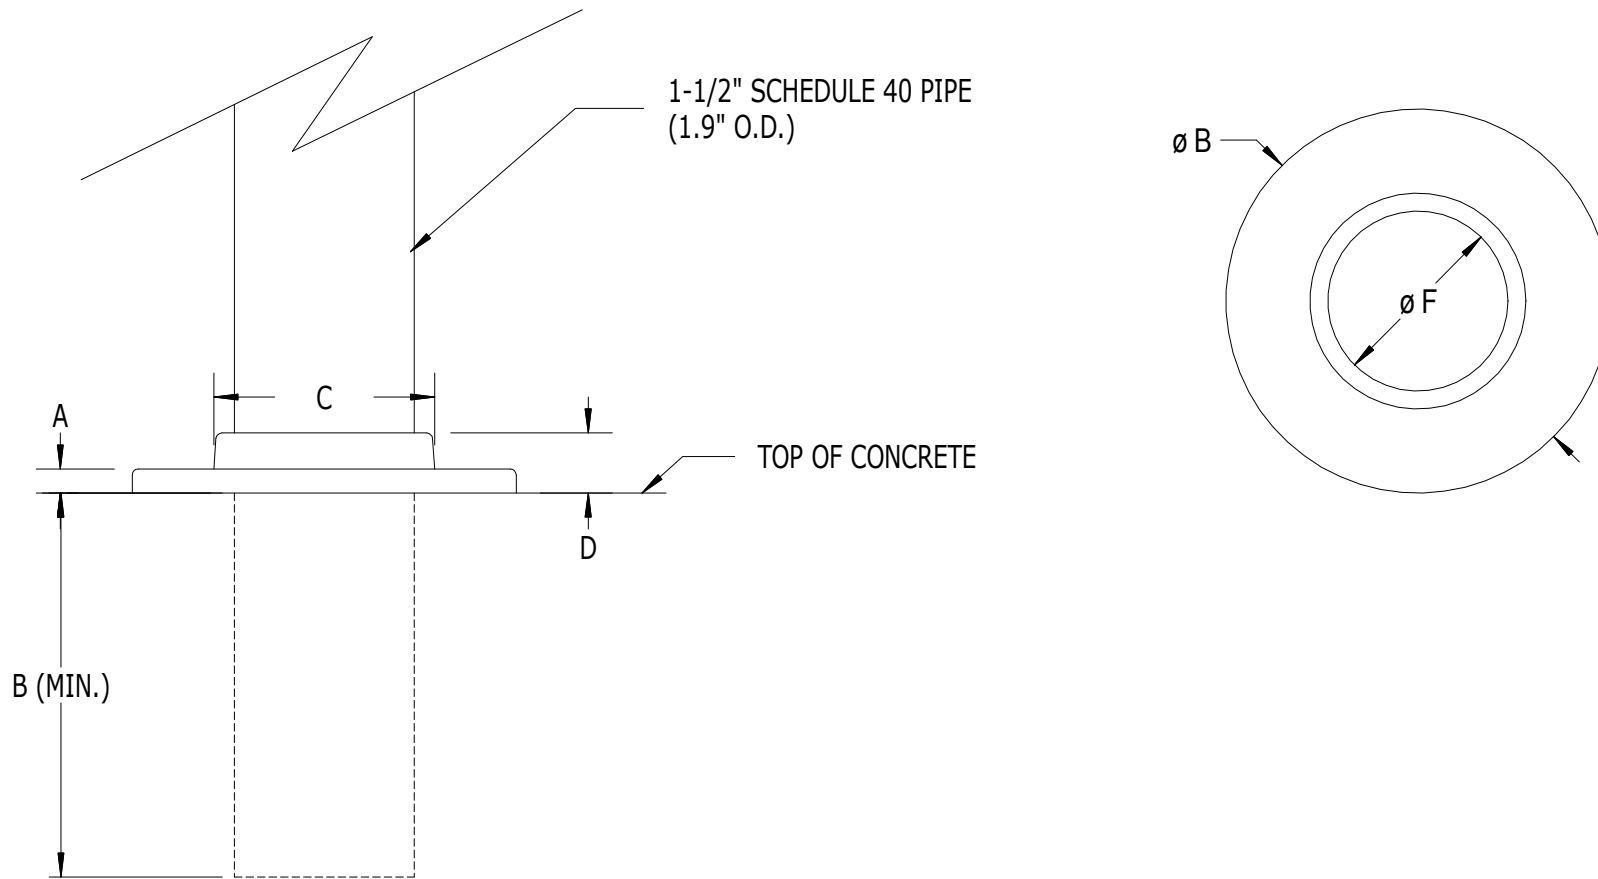

SCALE: 1/2

#509 - SERIES 500 COVER FLANGE

LABEL	A	B	C	D	F
DIMENSION	1/4"	4"	2-1/4"	7/8"	1.90"

Superior
Aluminum Products, Inc.