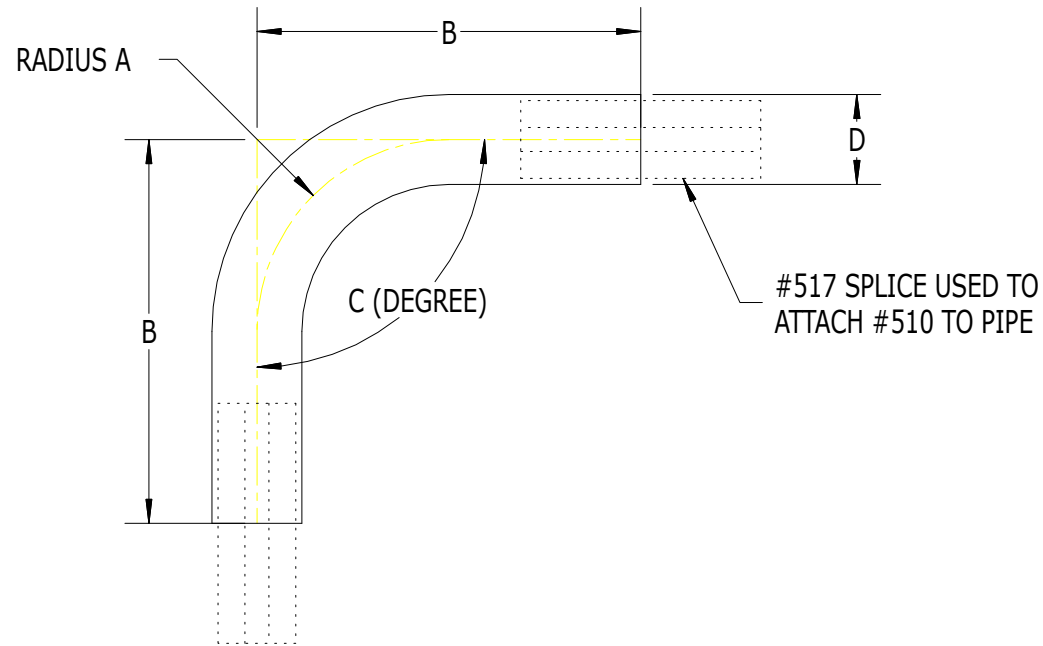

SCALE: 1/4

#510 - SERIES 500 90 DEGREE RADIUS ELBOW

LABEL	A	B	C	D
DIMENSION	4"	8"	90.00	1.90"

SUPERIOR
Aluminum Products, Inc.