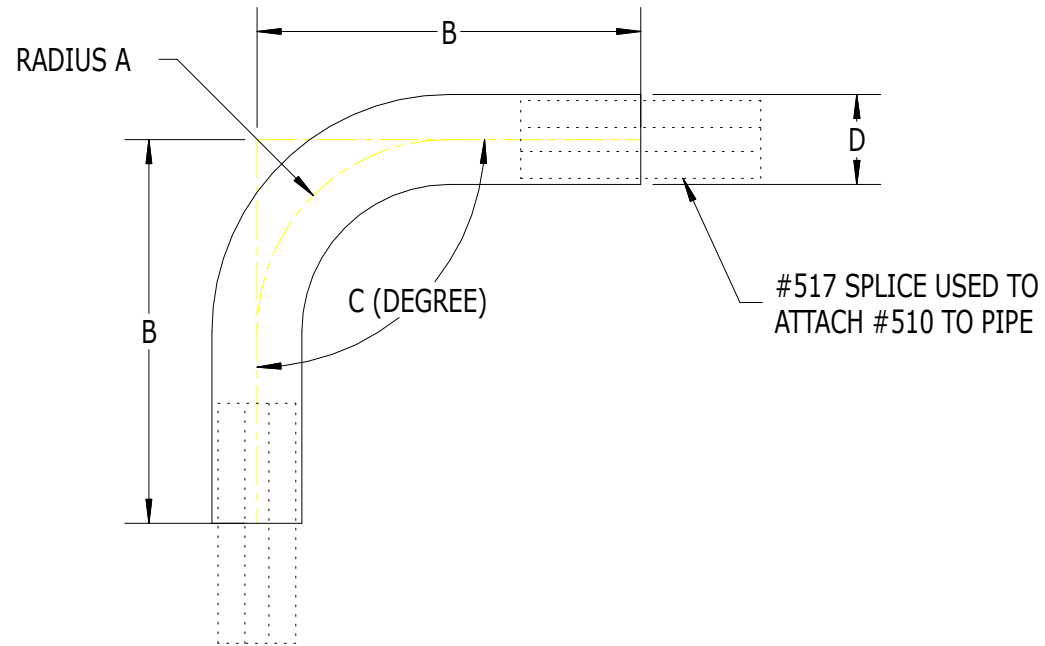

SCALE: 1/4

## **#510 - SERIES 500 90 DEGREE RADIUS ELBOW**

LABEL	A	B	C	D
DIMENSION	4"	8"	90.00	1.90"

**Superior**  
Aluminum Products, Inc.