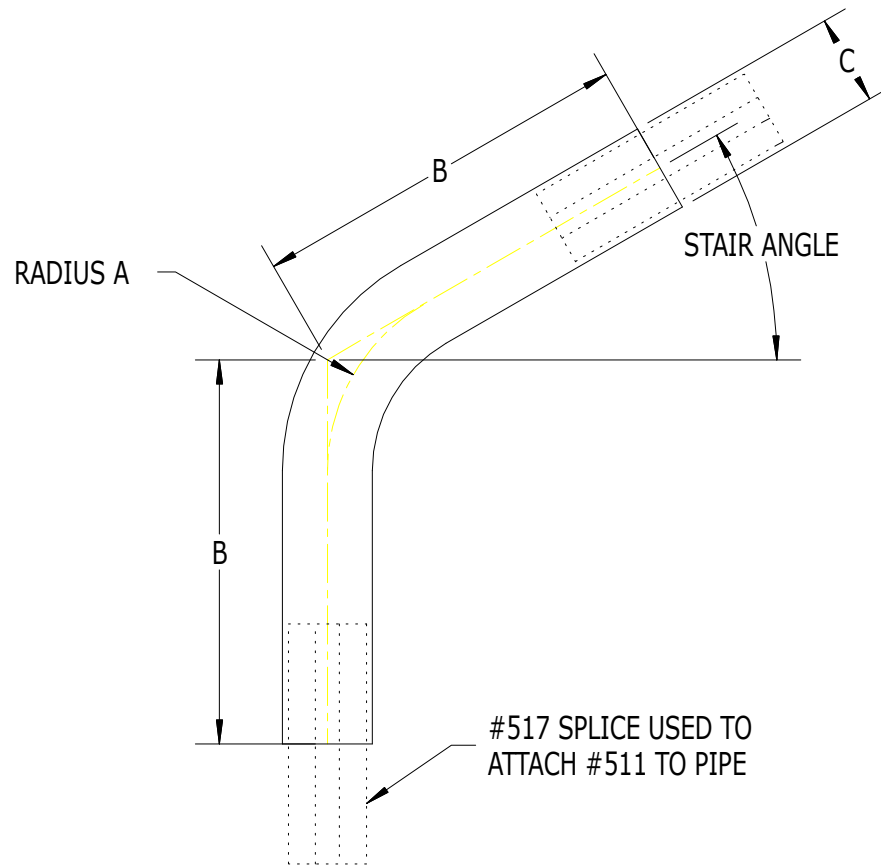

SCALE: 1/4

## **#511 - SERIES 500 BOTTOM STEP POST ELBOW**

LABEL	A	B	C
DIMENSION	4"	8"	1.90"

**SUPERIOR**  
Aluminum Products, Inc.