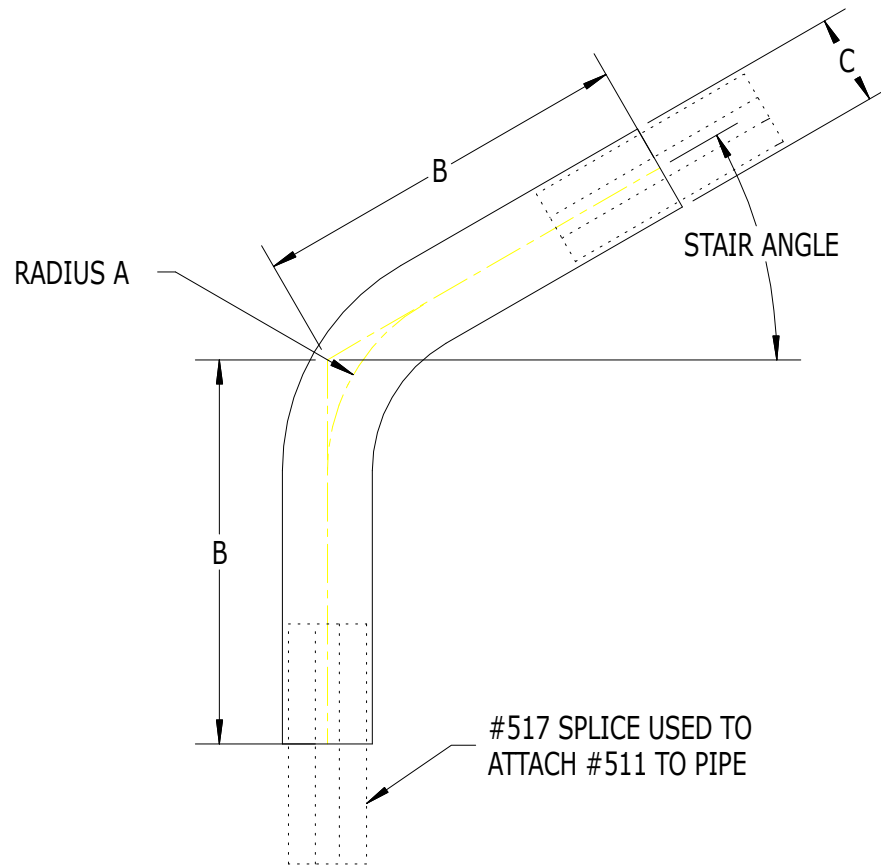

SCALE: 1/4

#511 - SERIES 500 BOTTOM STEP POST ELBOW

LABEL	A	B	C
DIMENSION	4"	8"	1.90"

Superior
Aluminum Products, Inc.