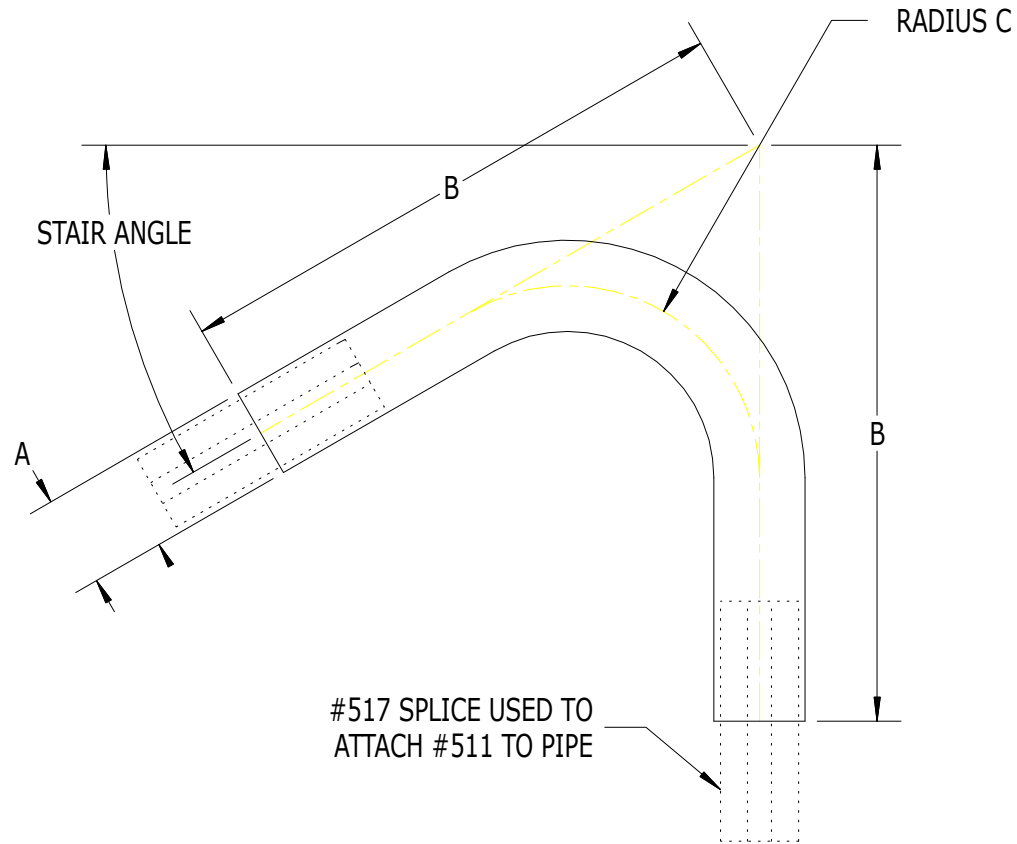

SCALE: 1/4

## **#512 - SERIES 500 TOP STEP POST ELBOW**

LABEL	A	B	C
DIMENSION	1.90"	12"	4"

**SUPERIOR**  
Aluminum Products, Inc.