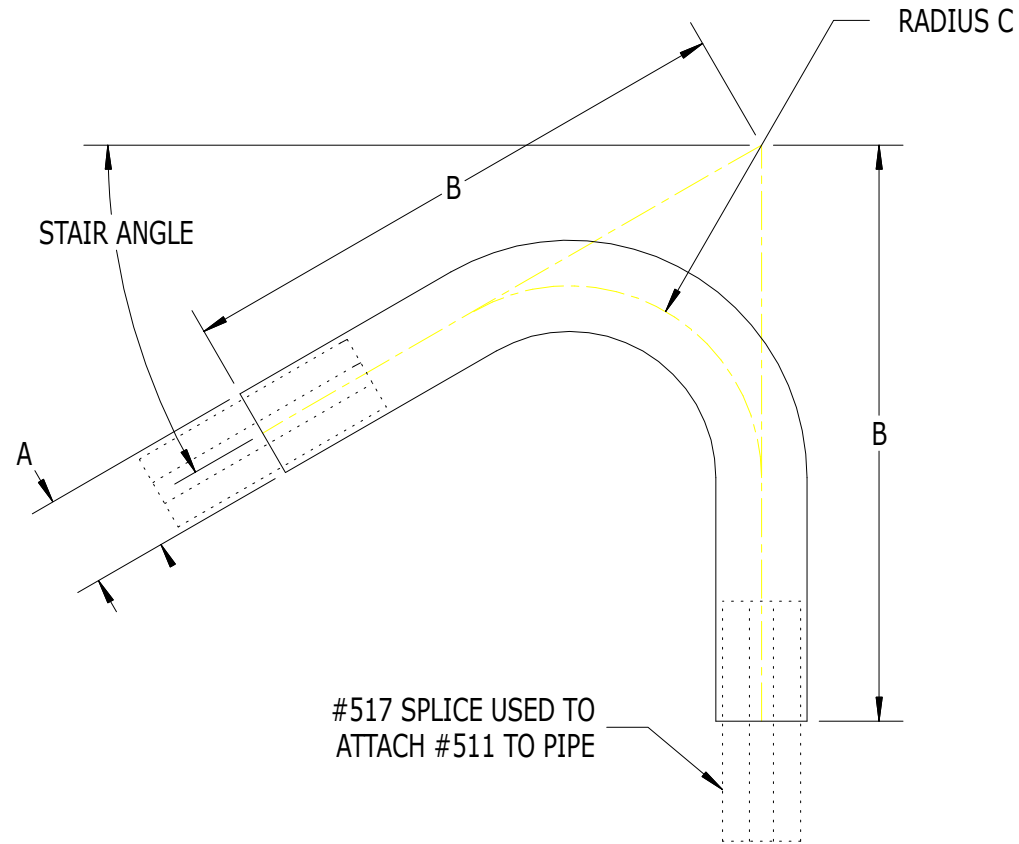

SCALE: 1/4

#512 - SERIES 500 TOP STEP POST ELBOW

LABEL	A	B	C
DIMENSION	1.90"	12"	4"

Superior
Aluminum Products, Inc.