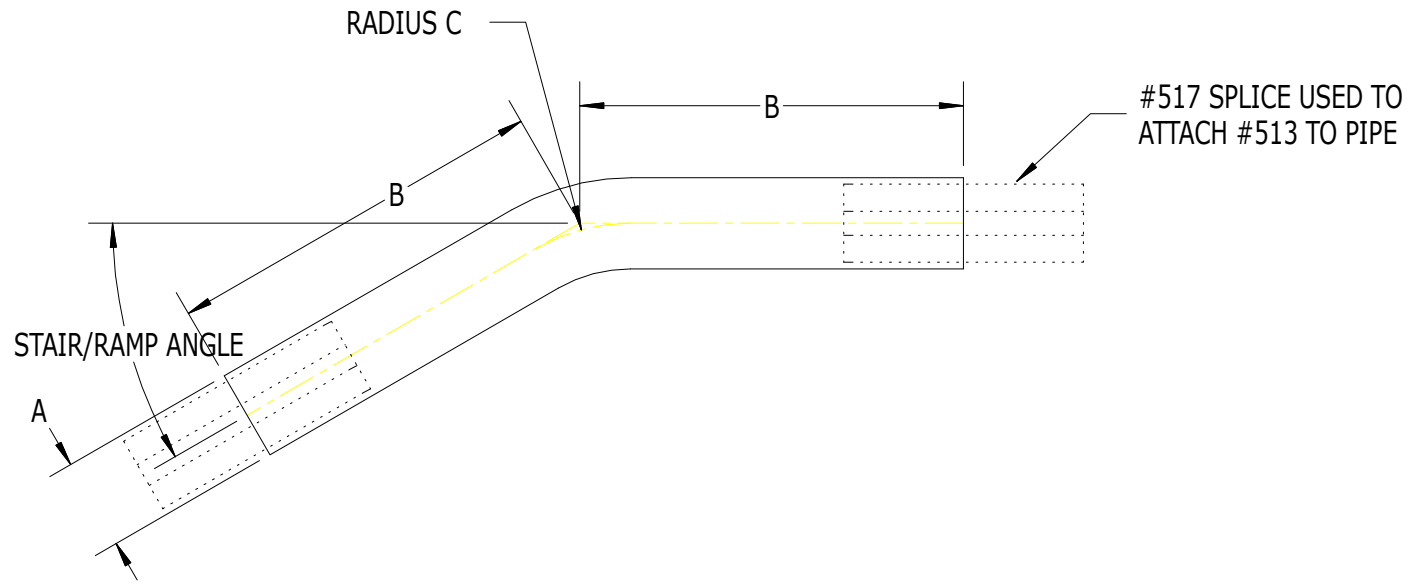

SCALE: 1/4

#513 - SERIES 500 RAIL ELBOW

LABEL	A	B	C
DIMENSION	1.90"	8.00"	4.00"

SUPERIOR
Aluminum Products, Inc.