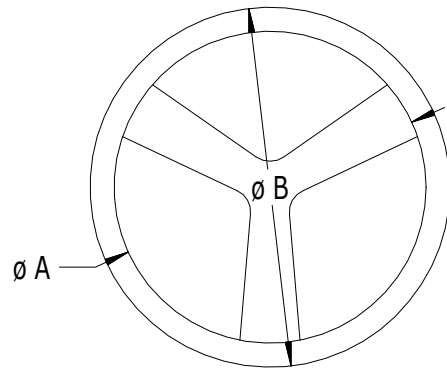

SCALE: 1/1

#514 - SERIES 500 END CAP

LABEL	A	B	C	D	E	F
DIMENSION	1.50"	1.90"	1/8"	7/8"	1-7/8"	5/16"

SUPERIOR
Aluminum Products, Inc.