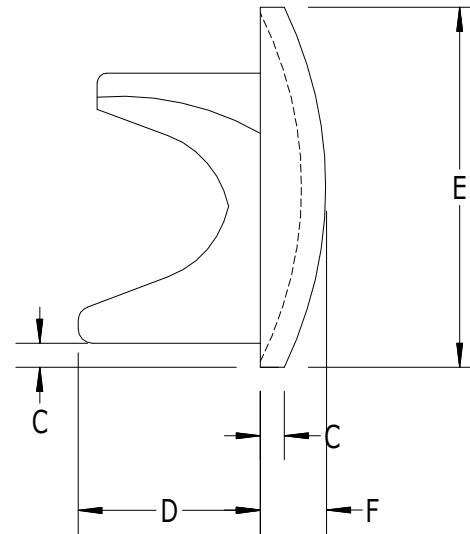

SCALE: 1/1

#514 - SERIES 500 END CAP

LABEL	A	B	C	D	E	F
DIMENSION	1.50"	1.90"	1/8"	7/8"	1-7/8"	5/16"

SUPERIOR
Aluminum Products, Inc.