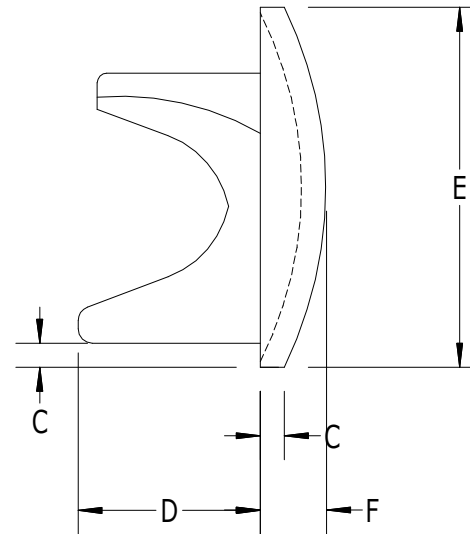

SCALE: 1/1

#514 - SERIES 500 END CAP

LABEL	A	B	C	D	E	F
DIMENSION	1.50"	1.90"	1/8"	7/8"	1-7/8"	5/16"

Superior
Aluminum Products, Inc.