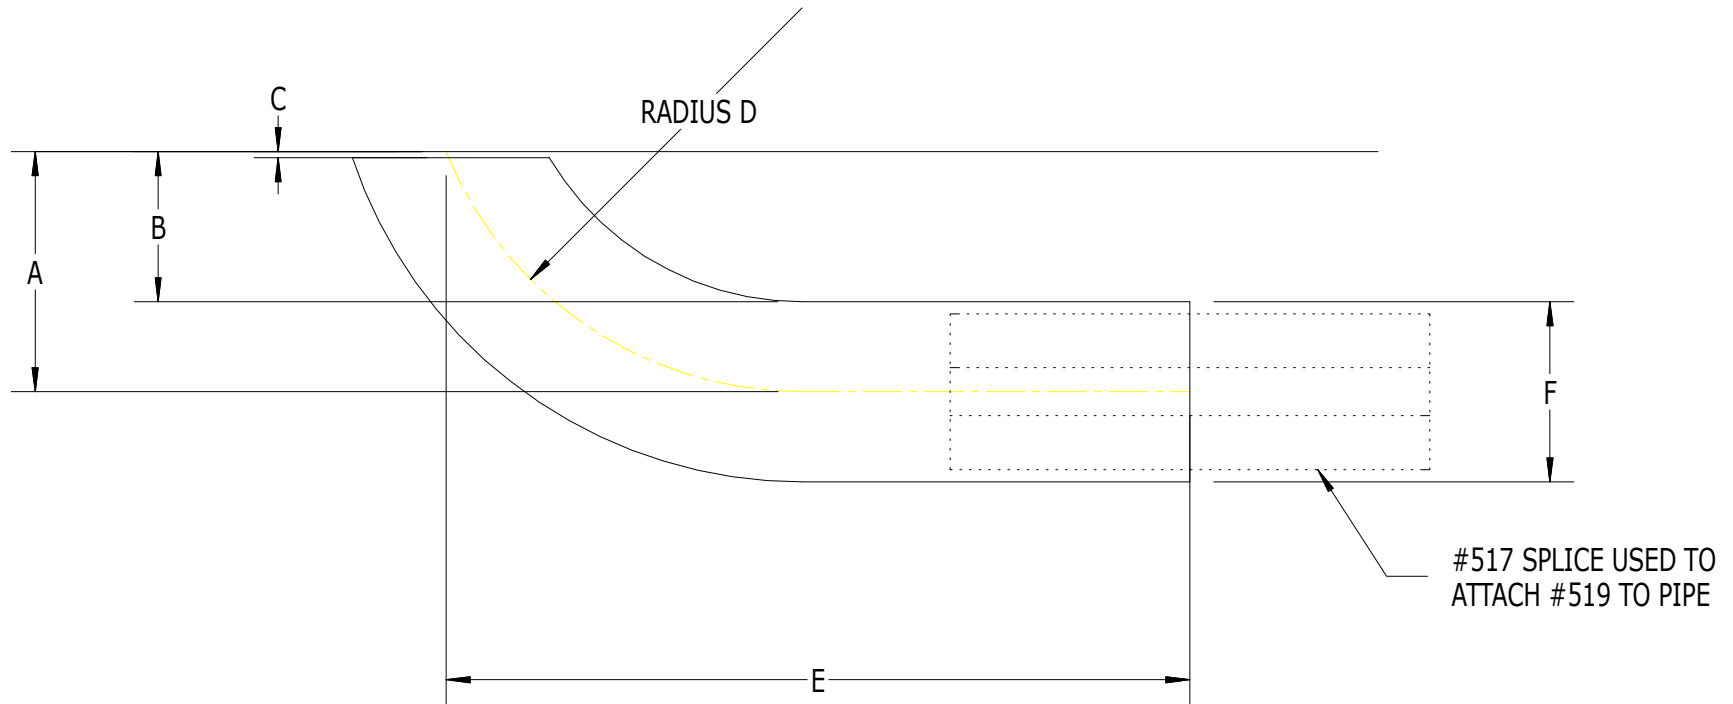

SCALE: 1/2

#519 - SERIES 500 WALL RETURN

LABEL	A	B	C	D	E	F
DIMENSION	2-1/2"	1-1/2"	1/16"	4"	7-3/4"	1.90"

SUPERIOR
Aluminum Products, Inc.