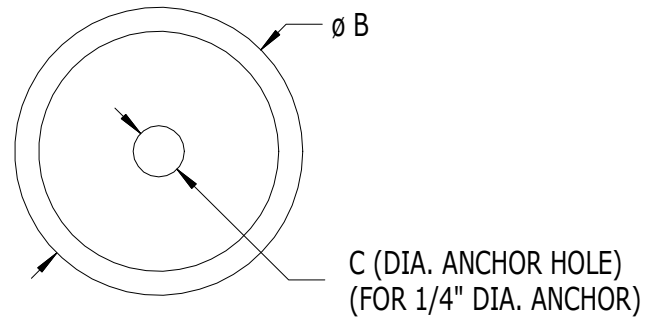

SCALE: 1/1

#520 - SERIES 500 INTERNAL END BRACKET

LABEL	A	B	C
DIMENSION	7/8"	1-1/2"	17/64"

SUPERIOR
Aluminum Products, Inc.