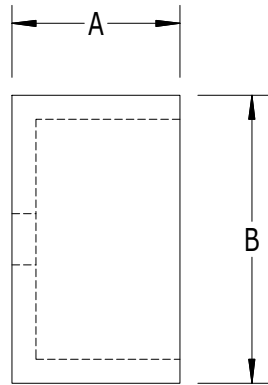

SCALE: 1/1

#520 - SERIES 500 INTERNAL END BRACKET

LABEL	A	B	C
DIMENSION	7/8"	1-1/2"	17/64"

SUPERIOR
Aluminum Products, Inc.