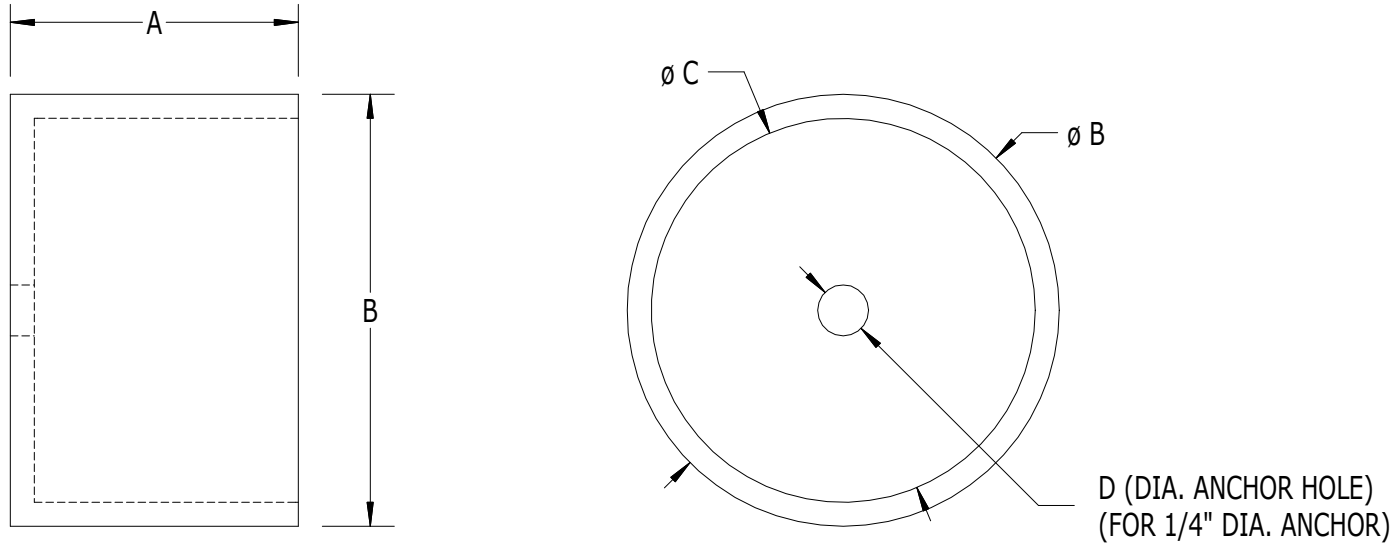

SCALE: 1/1

#521 - SERIES 500 ADJUSTABLE END BRACKET

LABEL	A	B	C	D
DIMENSION	1-1/2"	2-1/4"	2"	17/64"