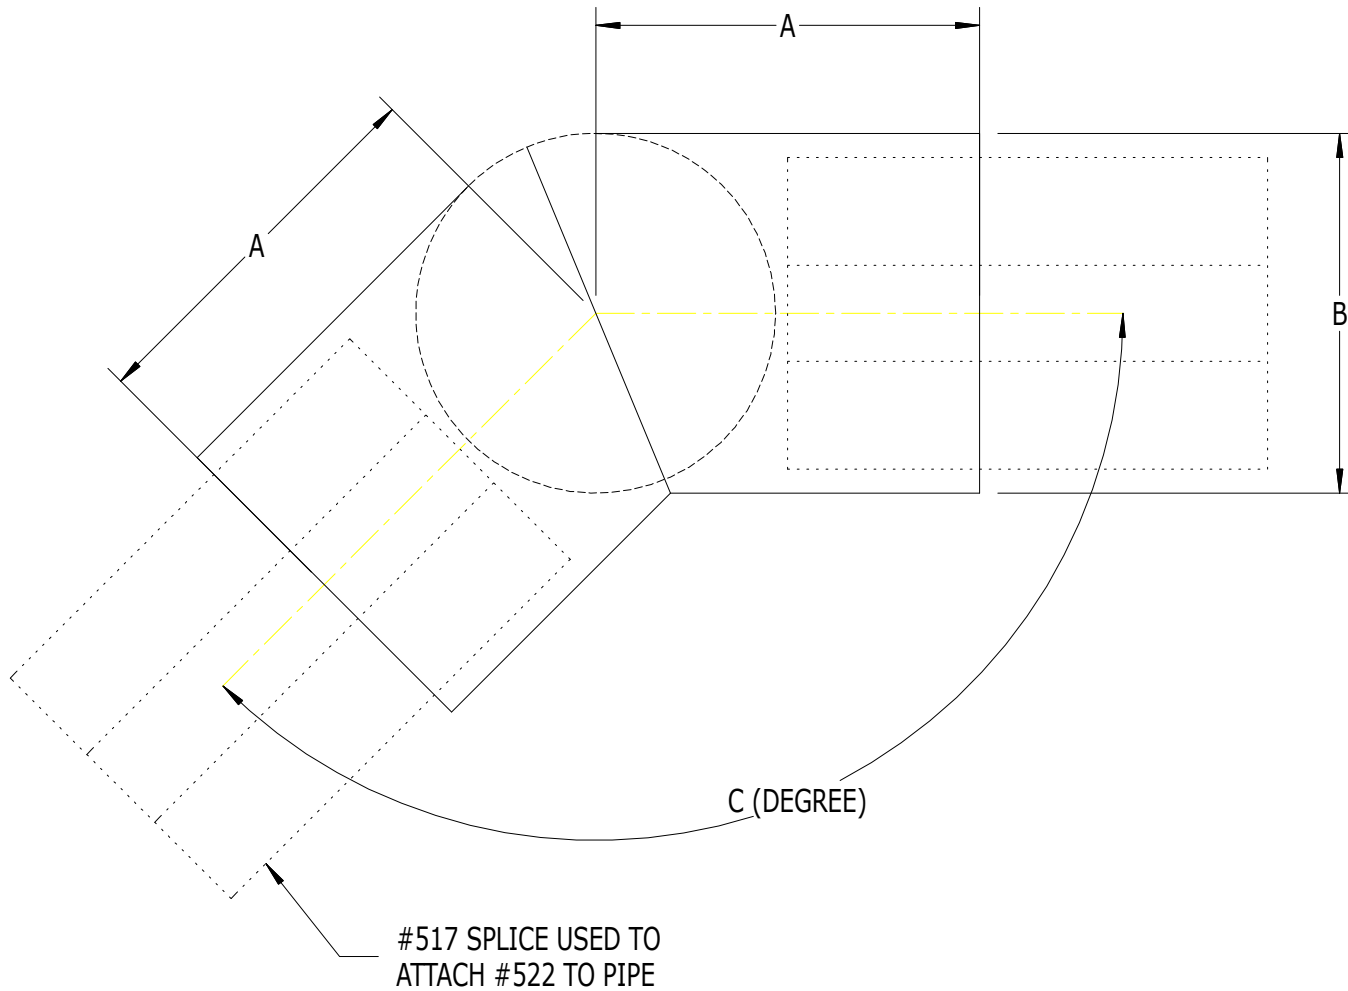

SCALE: 1/1

#522 - SERIES 500 135 DEGREE THREE WAY ELBOW

LABEL	A	B	C
DIMENSION	2"	1.90"	135.00

SUPERIOR
Aluminum Products, Inc.