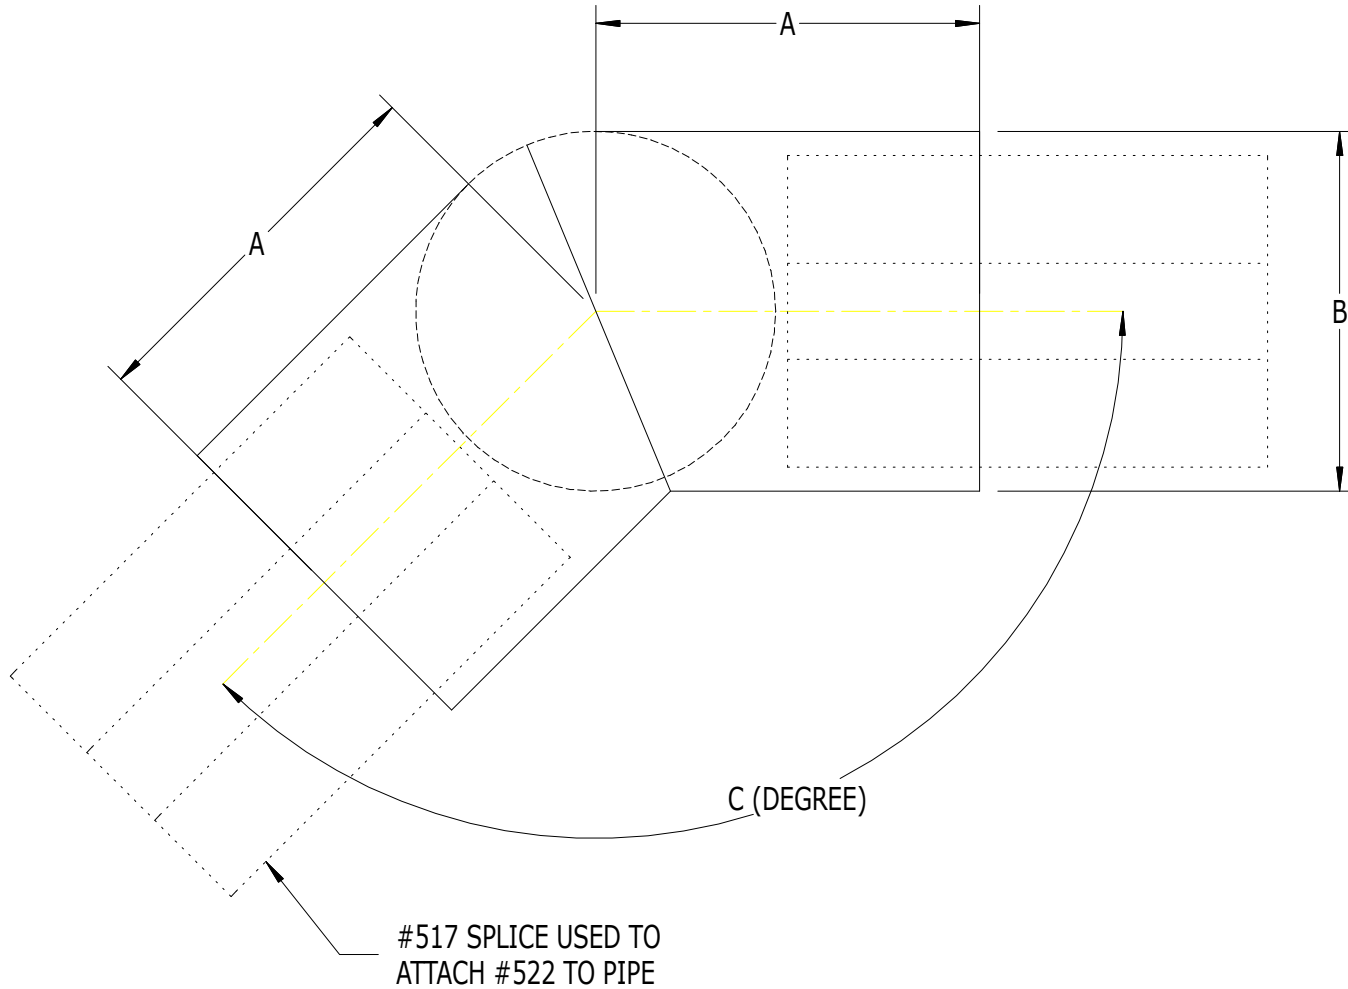

SCALE: 1/1

#522 - SERIES 500 135 DEGREE THREE WAY ELBOW

LABEL	A	B	C
DIMENSION	2"	1.90"	135.00