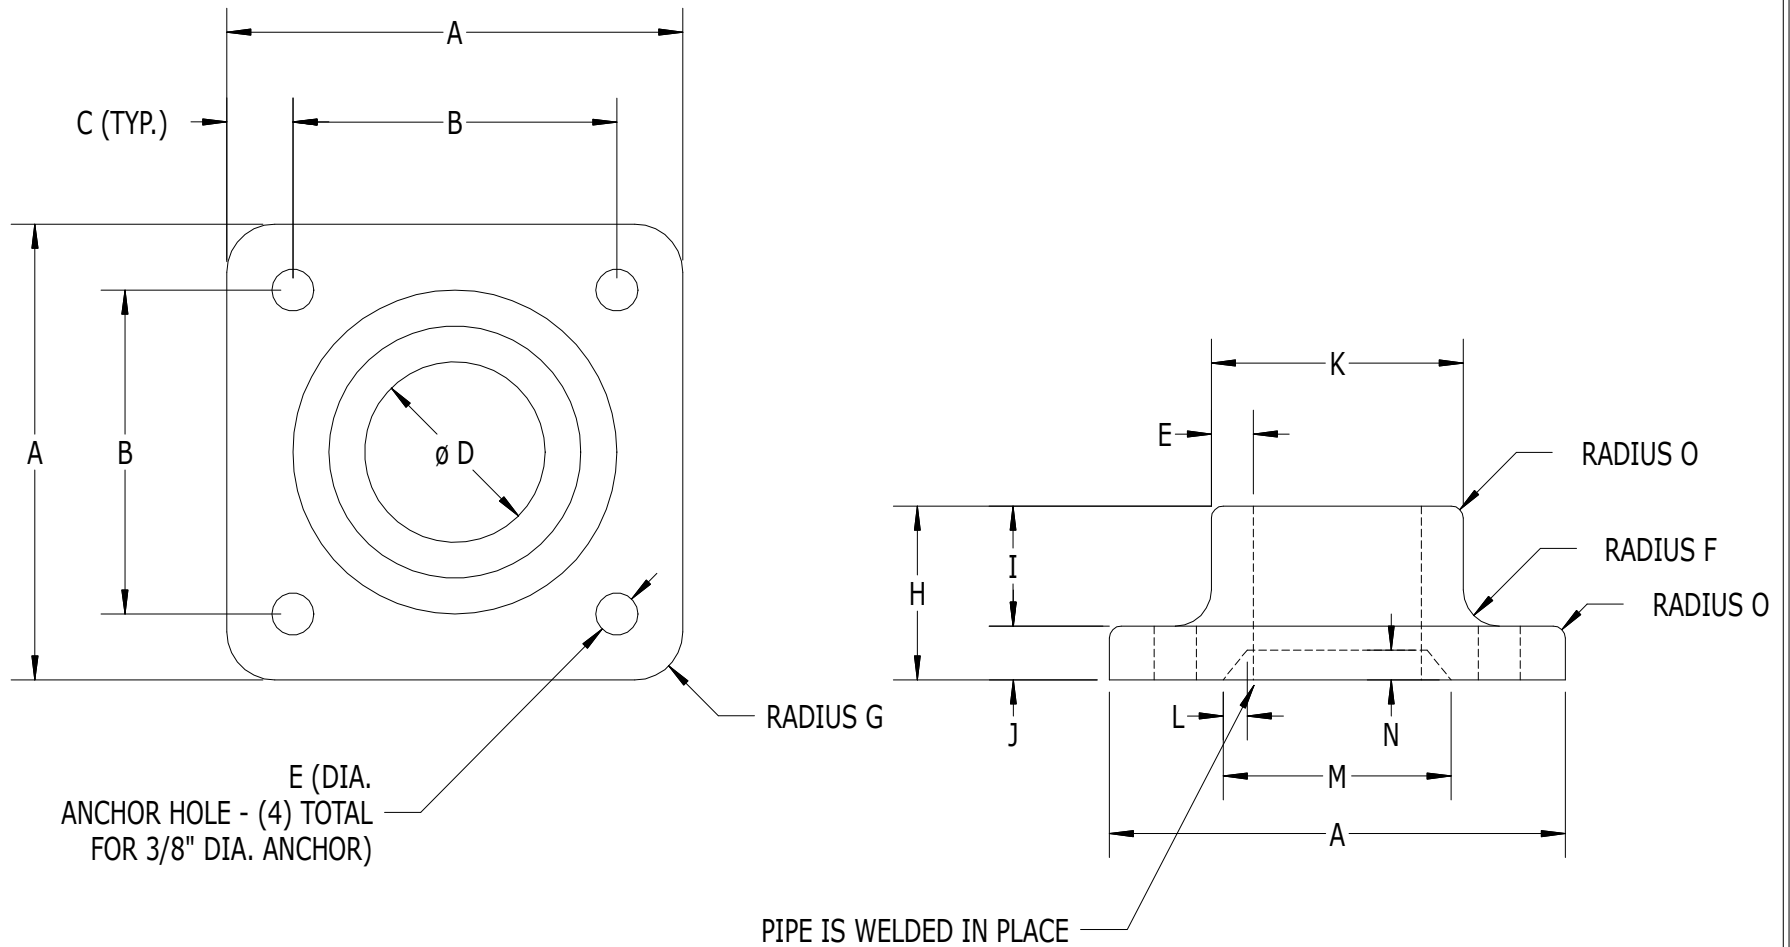

SCALE: 1/2

CAN BE USED ON ANGLES FROM 0-20 DEGREES

#523 - SERIES 500 HEAVY DUTY FLOOR FLANGE

LABEL	A	B	C	D	E	F	G	H	I	J	K	L	M	N	O
DIMENSION	4-3/4"	3-3/8"	11/16"	1.880"	7/16"	3/8"	1/2"	1-13/16"	1-1/4"	9/16"	2-5/8"	1/4"	2-3/8"	5/16"	1/8"