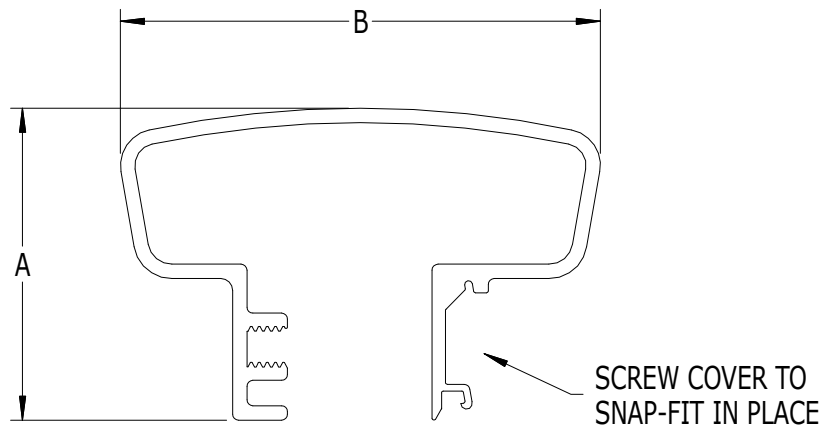

SCALE: 1/1

#901 TOP RAIL

#901 TOP RAIL WITH
#907 SCREW COVER

#901 2 - 1/2" WIDE x 1 - 5/8" HIGH TOP RAIL WITH SCREW COVER

LABEL	A	B
DIMENSION	1-5/8"	2-1/2"