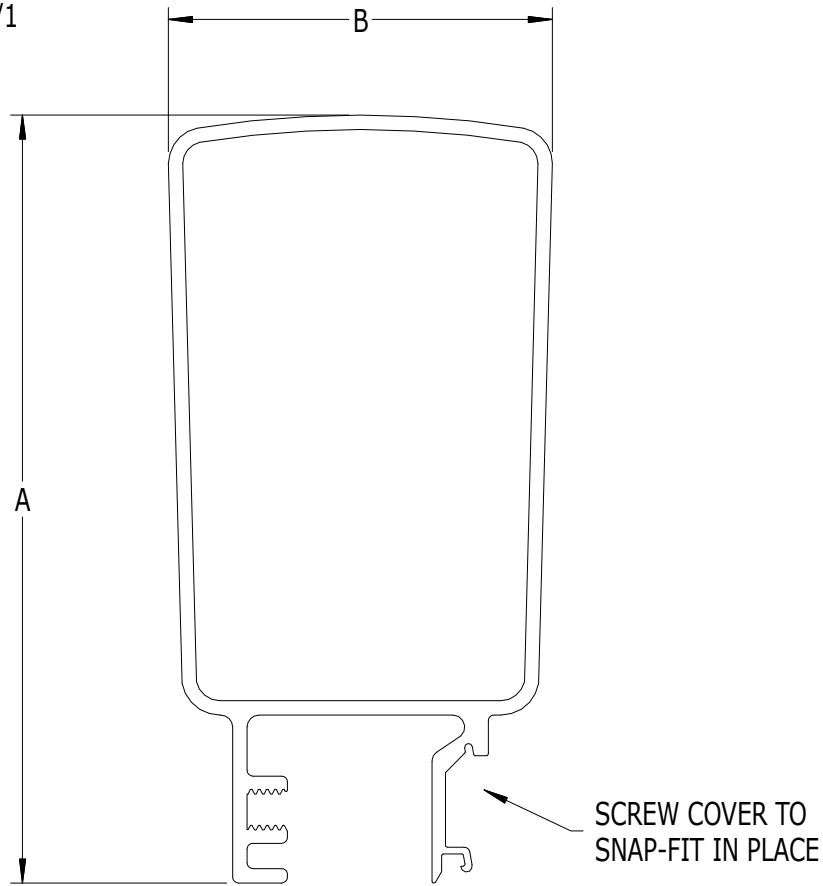

SCALE: 1/1

#902 TOP RAIL

#902 TOP RAIL WITH  
#907 SCREW COVER

**#902 - 2" WIDE x 4" HIGH TOP RAIL WITH SCREW COVER**

LABEL	A	B
DIMENSION	4"	2"