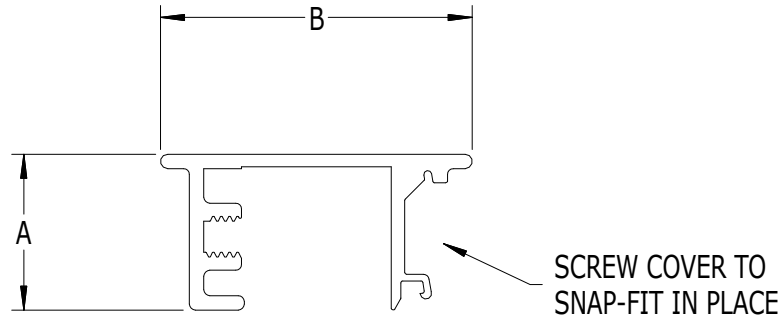

SCALE: 1/1

#903 BOTTOM RAIL

#903 BOTTOM RAIL WITH  
#907 SCREW COVER

**#903 - 1- 5/8" WIDE x 13/16" HIGH BOTTOM RAIL WITH SCREW COVER**

LABEL	A	B
DIMENSION	0-13/16"	1-5/8"