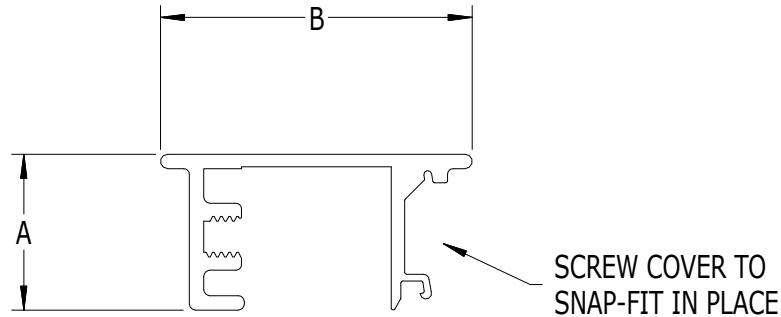

SCALE: 1/1

#903 BOTTOM RAIL

#903 BOTTOM RAIL WITH  
#907 SCREW COVER

**#903 - 1- 5/8" WIDE x 13/16" HIGH BOTTOM RAIL WITH SCREW COVER**

LABEL	A	B
DIMENSION	0-13/16"	1-5/8"