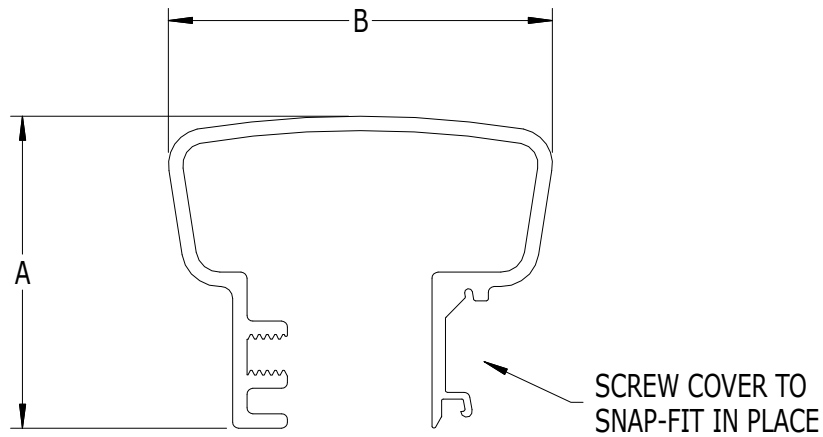

SCALE: 1/1

#905 TOP RAIL

#905 TOP RAIL WITH
#907 SCREW COVER

#905 - 2" WIDE x 1-5/8" HIGH TOP RAIL WITH SCREW COVER

LABEL	A	B
DIMENSION	1-5/8"	2"