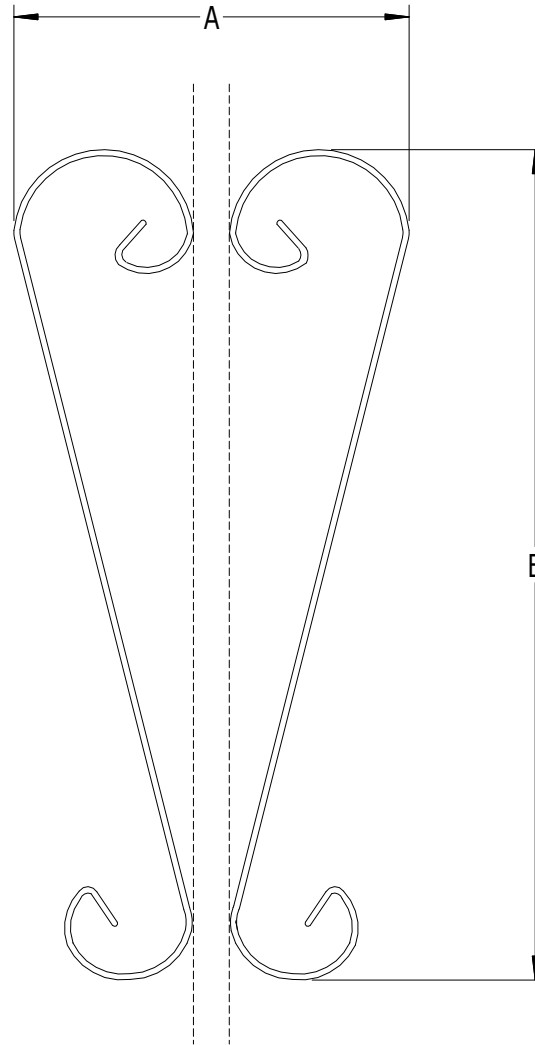

SCALE: 1/4

#906 - 17" HEART SCROLL

LABEL	A	B
DIMENSION	8-1/4"	17"

SUPERIOR
Aluminum Products, Inc.