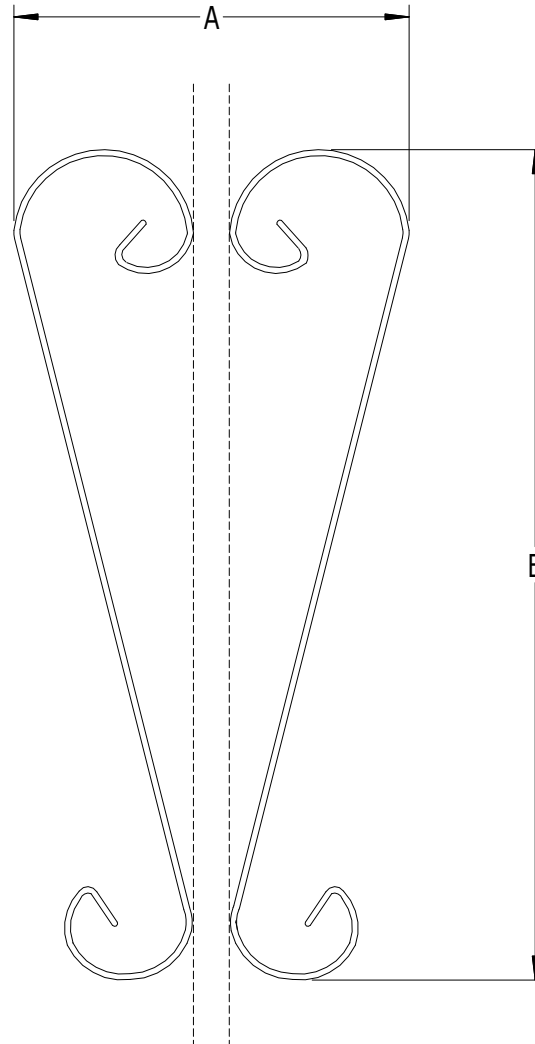

SCALE: 1/4

## **#906 - 17" HEART SCROLL**

LABEL	A	B
DIMENSION	8-1/4"	17"

**Superior**  
Aluminum Products, Inc.