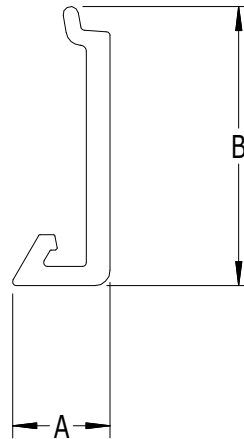

SCALE: 2/1

## **#907 - SCREW COVER FOR TOP AND BOTTOM RAILS**

LABEL	A	B
DIMENSION	0.2540"	0.7270"