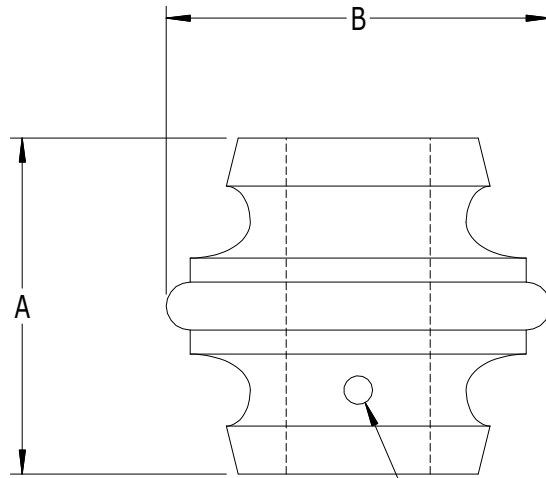

SCALE: 1/1

ATTACHES TO C SQ. PICKET
W/ #915 POP RIVET (5/32" DIA.)

#908 - COLLAR FOR 3/4" SQ. PICKET

LABEL	A	B	C
DIMENSION	1-3/4"	2"	3/4"

SUPERIOR
Aluminum Products, Inc.