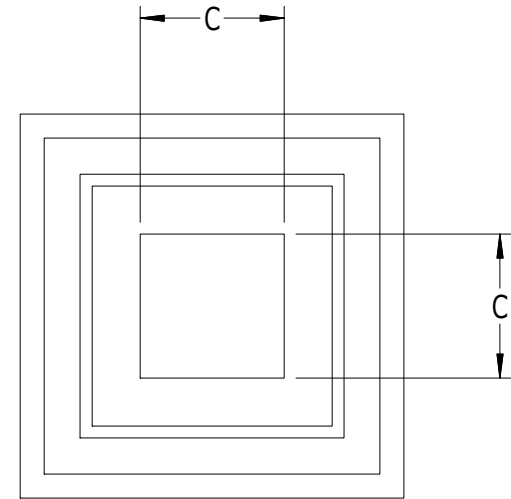

SCALE: 1/1

ATTACHES TO C SQ. PICKET
W/ #915 POP RIVET (5/32" DIA.)

#908 - COLLAR FOR 3/4" SQ. PICKET

LABEL	A	B	C
DIMENSION	1-3/4"	2"	3/4"

SUPERIOR
Aluminum Products, Inc.