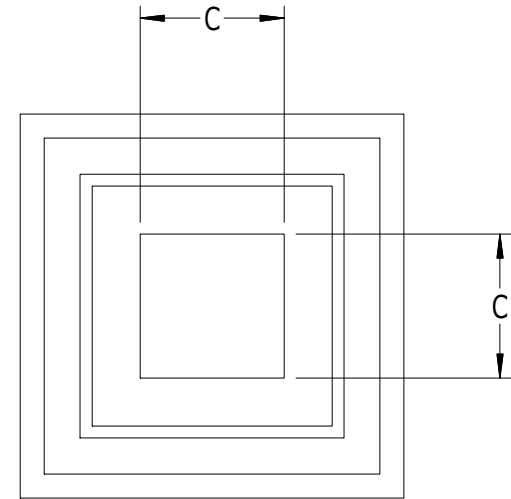

SCALE: 1/1

ATTACHES TO C SQ. PICKET
W/ #915 POP RIVET (5/32" DIA.)

#908 - COLLAR FOR 3/4" SQ. PICKET

LABEL	A	B	C
DIMENSION	1-3/4"	2"	3/4"

Superior
Aluminum Products, Inc.