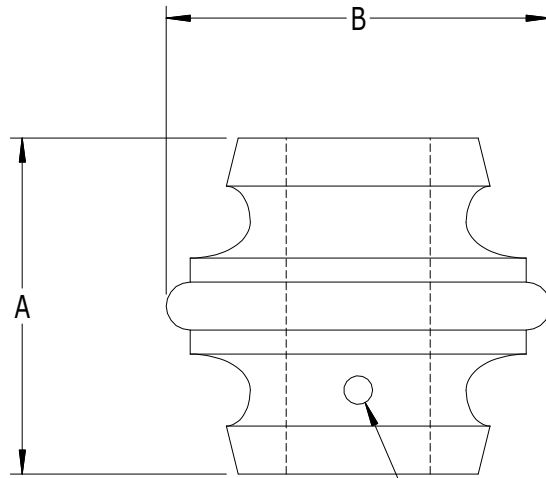

SCALE: 1/1

ATTACHES TO C SQ. PICKET
W/ #915 POP RIVET (5/32" DIA.)

#908 - COLLAR FOR 3/4" SQ. PICKET

LABEL	A	B	C
DIMENSION	1-3/4"	2"	3/4"

Superior
Aluminum Products, Inc.