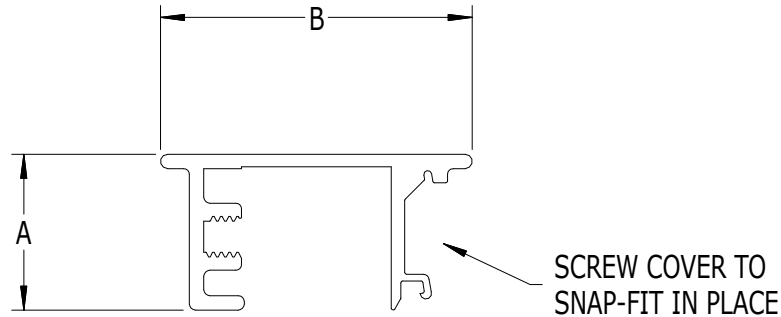

SCALE: 1/1

#909 BOTTOM RAIL

#909 BOTTOM RAIL WITH  
#907 SCREW COVER

**#909 - 1- 5/8" WIDE x 13/16" HIGH BOTTOM RAIL WITH SCREW COVER**

LABEL	A	B
DIMENSION	0-13/16"	1-5/8"