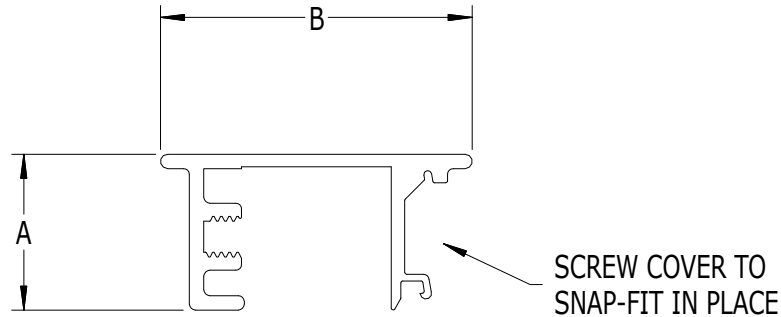

SCALE: 1/1

#909 BOTTOM RAIL

#909 BOTTOM RAIL WITH  
#907 SCREW COVER

**#909 - 1- 5/8" WIDE x 13/16" HIGH BOTTOM RAIL WITH SCREW COVER**

LABEL	A	B
DIMENSION	0-13/16"	1-5/8"