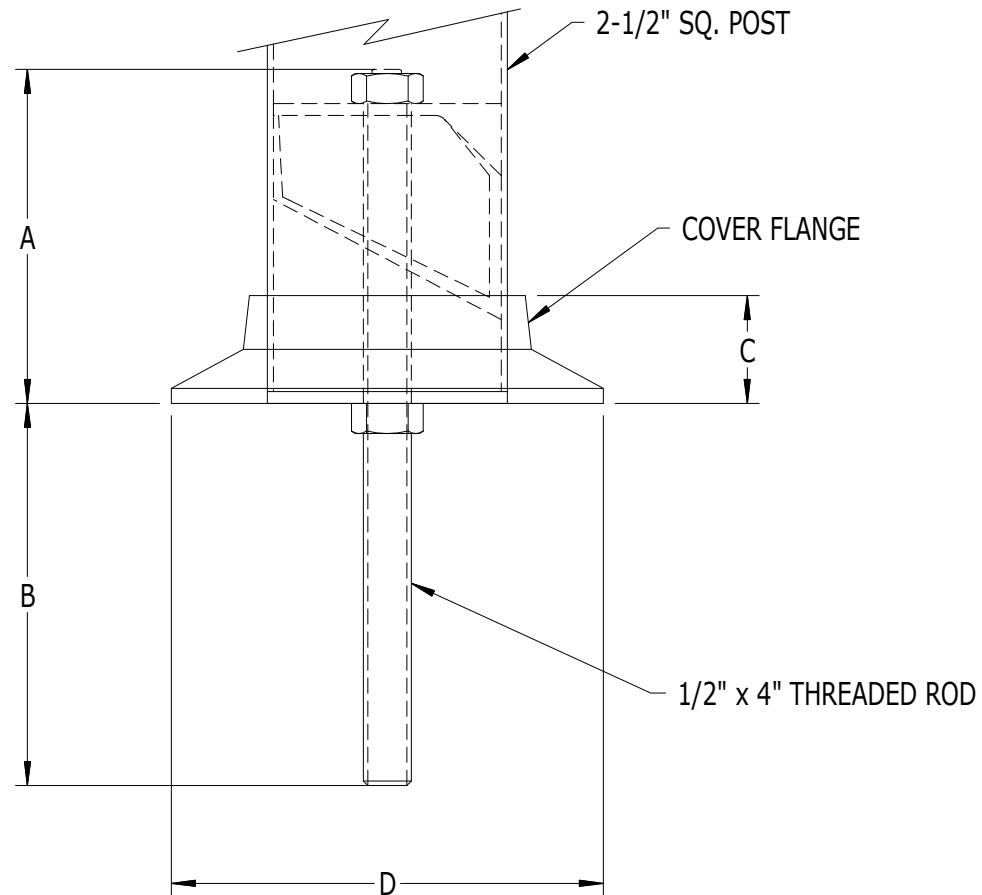

SCALE: 1/2

#916 - WEDGE BASE W/ STUD FOR 2-1/2" SQ. POST

LABEL	A	B	C	D
DIMENSION	3-1/2"	4"	1-1/8"	4-1/2"

Superior
Aluminum Products, Inc.