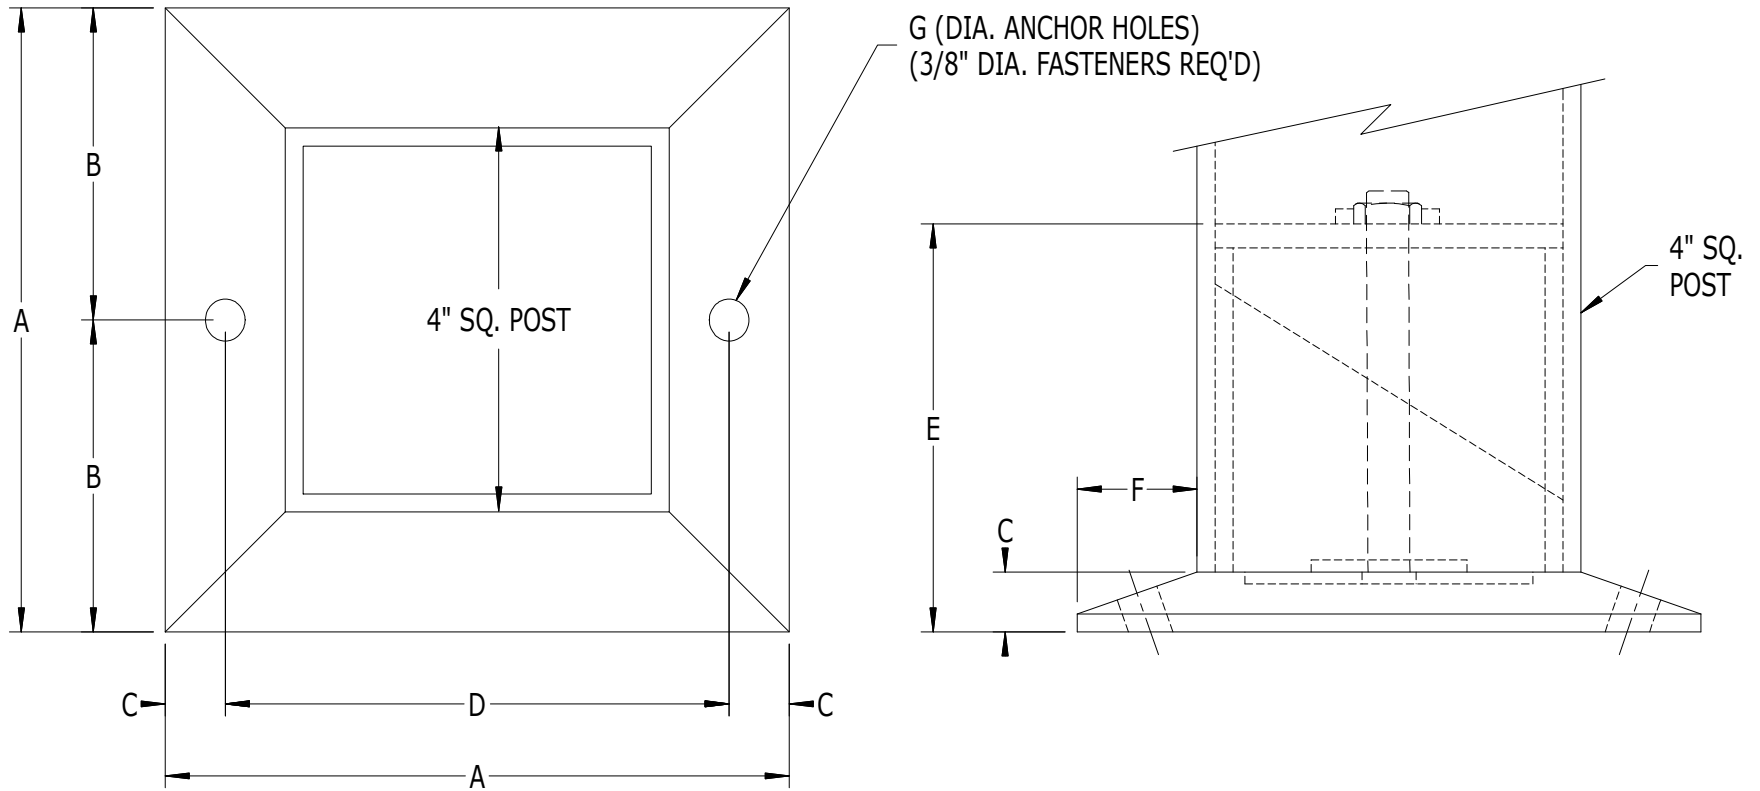

SCALE: 1/2

#917 - WEDGE BASE FPR 4" SQ. POST

LABEL	A	B	C	D	E	F	G
DIMENSION	6-1/2"	3-1/4"	5/8"	5-1/4"	4-1/4"	1-1/4"	7/16"

SUPERIOR
Aluminum Products, Inc.