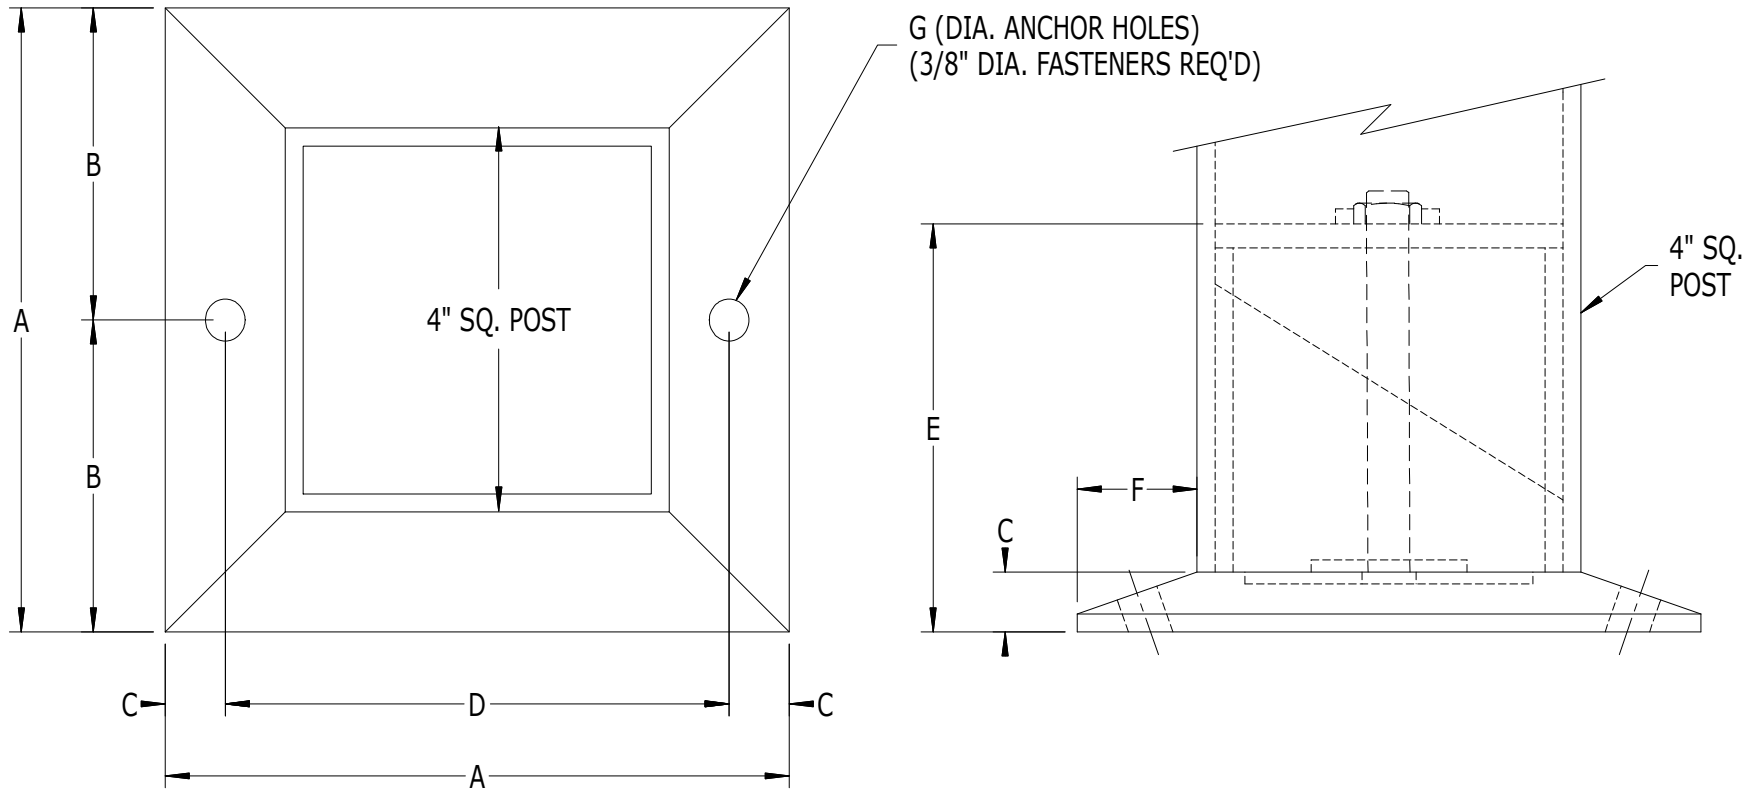

SCALE: 1/2

#917 - WEDGE BASE FPR 4" SQ. POST

LABEL	A	B	C	D	E	F	G
DIMENSION	6-1/2"	3-1/4"	5/8"	5-1/4"	4-1/4"	1-1/4"	7/16"