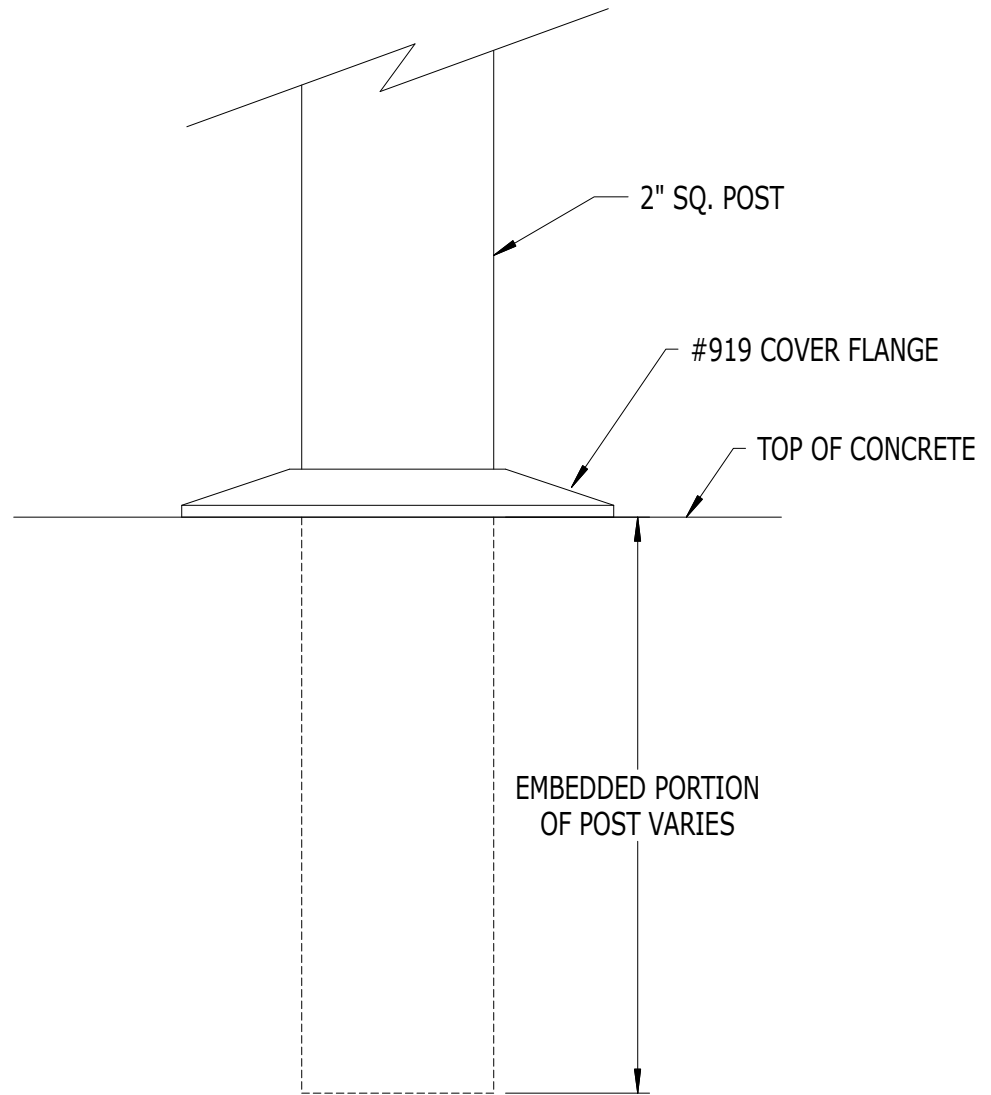

SCALE: 1/2

#919 - COVER FLANGE FOR 2" SQ. POST

LABEL	A	B
DIMENSION	4-1/2"	1/2"

SUPERIOR
Aluminum Products, Inc.