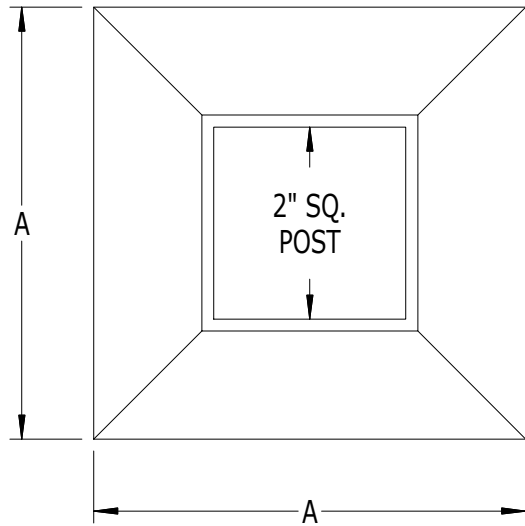

SCALE: 1/2

#919 - COVER FLANGE FOR 2" SQ. POST

LABEL	A	B
DIMENSION	4-1/2"	1/2"

SUPERIOR
Aluminum Products, Inc.