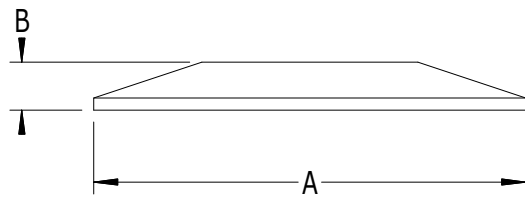

SCALE: 1/2

#919 - COVER FLANGE FOR 2" SQ. POST

LABEL	A	B
DIMENSION	4-1/2"	1/2"

SUPERIOR
Aluminum Products, Inc.