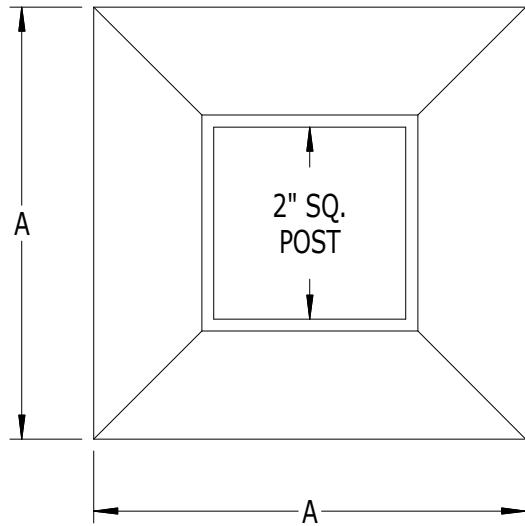

SCALE: 1/2

## **#919 - COVER FLANGE FOR 2" SQ. POST**

LABEL	A	B
DIMENSION	4-1/2"	1/2"

**Superior**  
Aluminum Products, Inc.