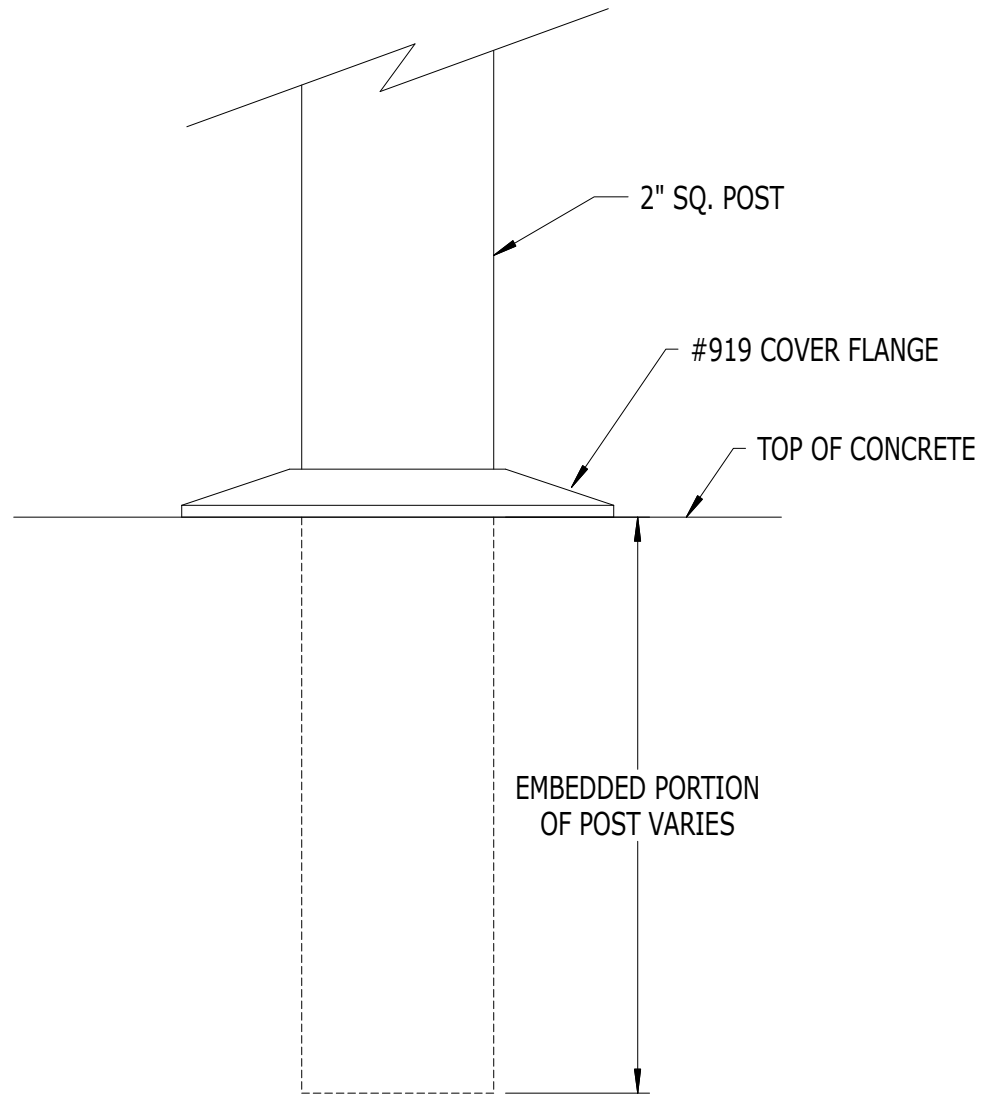

SCALE: 1/2

## **#919 - COVER FLANGE FOR 2" SQ. POST**

LABEL	A	B
DIMENSION	4-1/2"	1/2"

**Superior**  
Aluminum Products, Inc.