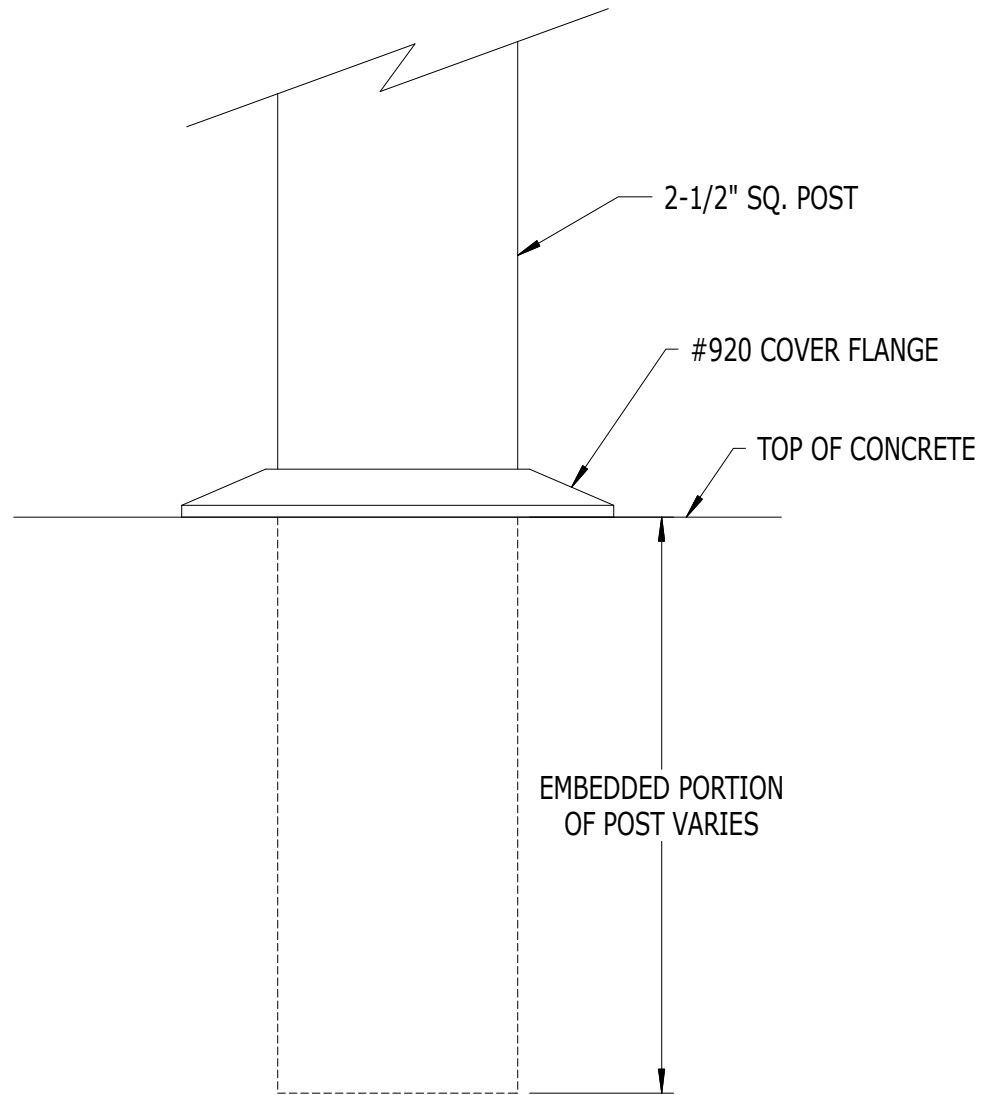

SCALE: 1/2

## **#920 - COVER FLANGE FOR 2-1/2" SQ. POST**

LABEL	A	B
DIMENSION	4-1/2"	1/2"

**Superior**  
Aluminum Products, Inc.