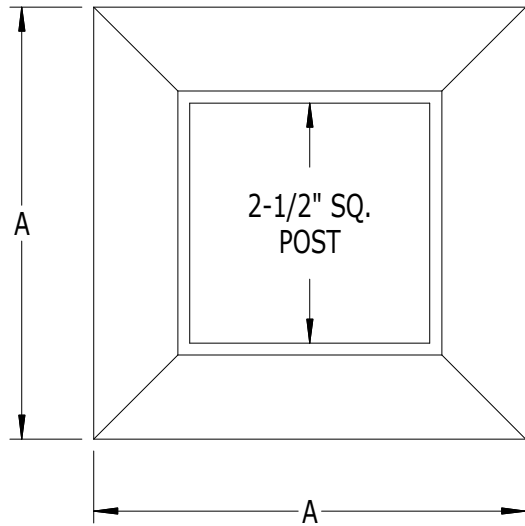

SCALE: 1/2

## **#920 - COVER FLANGE FOR 2-1/2" SQ. POST**

LABEL	A	B
DIMENSION	4-1/2"	1/2"

**Superior**  
Aluminum Products, Inc.