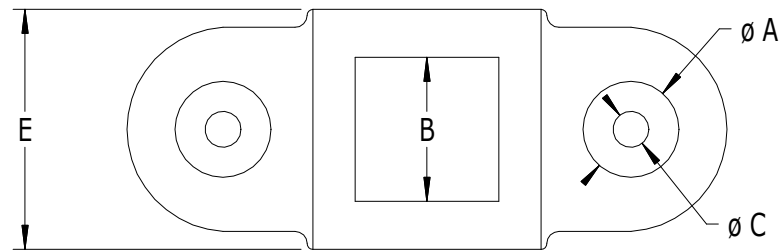

SCALE: 1/1

#921 - BASE FOR 3/4" SQ. PICKET

LABEL	A	B	C	D	E
DIMENSION	1/2"	3/4"	3/16"	3-1/8"	1-1/4"

Superior
Aluminum Products, Inc.