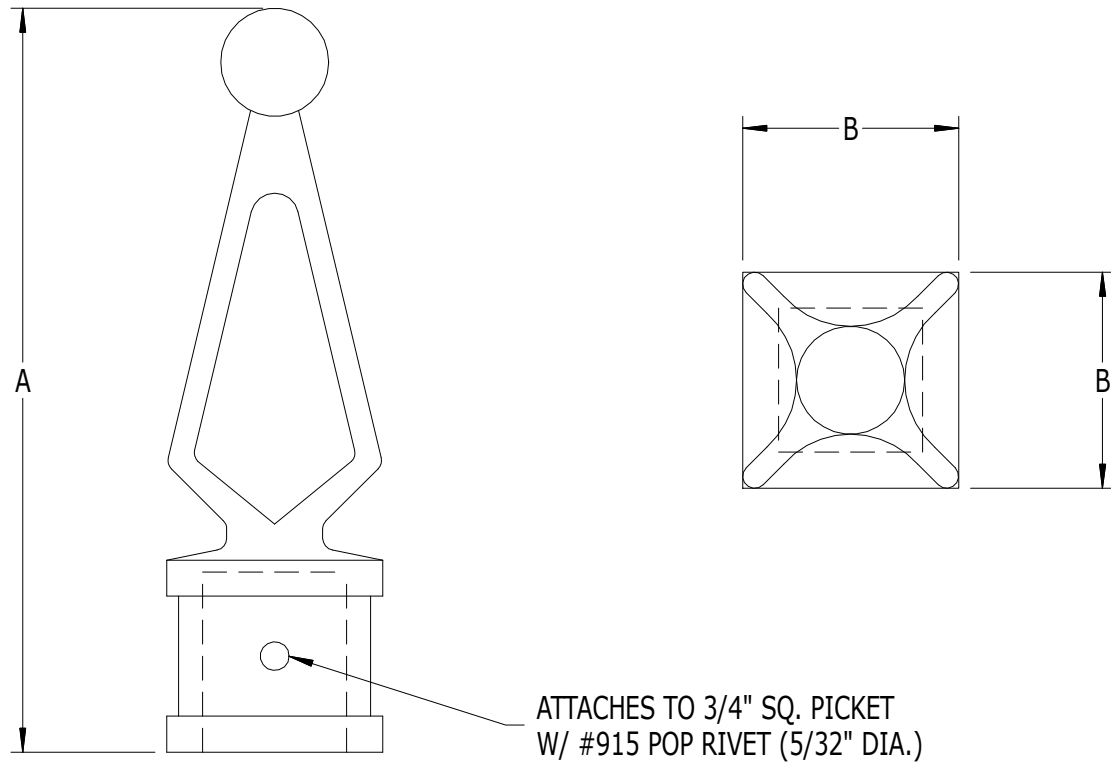

SCALE: 1/1

#930 - 3-7/8" TALL CASR SPEAR FOR 3/4" SQ. PICKET

LABEL	A	B
DIMENSION	3-7/8"	1-1/8"

SUPERIOR
Aluminum Products, Inc.