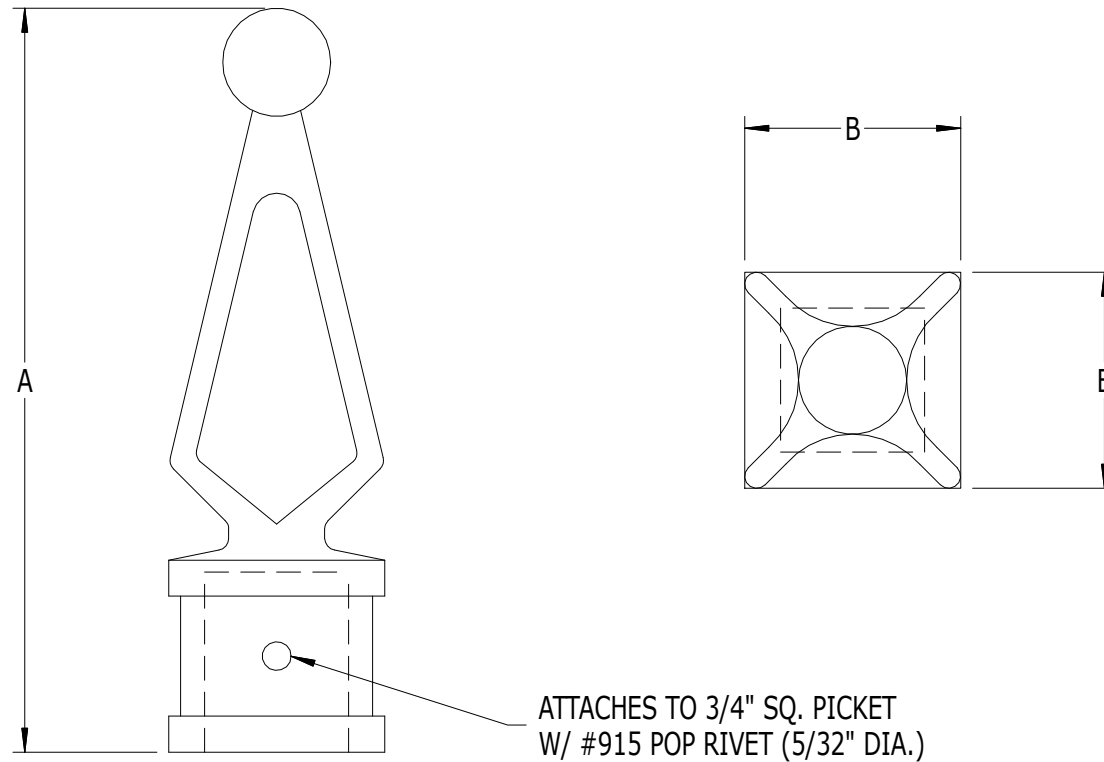

SCALE: 1/1

## **#930 - 3-7/8" TALL CASR SPEAR FOR 3/4" SQ. PICKET**

LABEL	A	B
DIMENSION	3-7/8"	1-1/8"