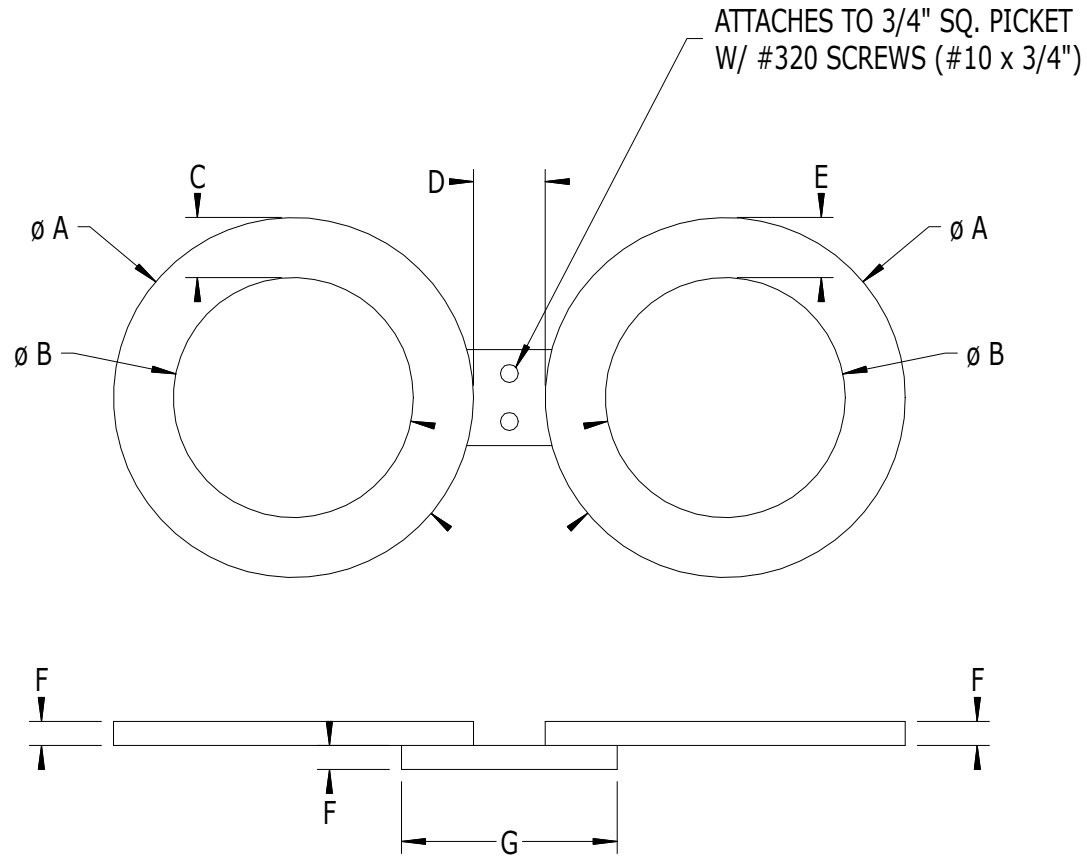

SCALE: 1/2

#935 DOUBLE RING INSERT CAN **ONLY** BE USED ON
LEVEL RUNS OF RAILING AND FENCE THAT HAVE 3/4" SQ. PICKETS.

#935 - 3-3/4" OUTSIDE DIAMETER DOUBLE RING INSERT

LABEL	A	B	C	D	E	F	G
DIMENSION	3-3/4"	2-1/2"	5/8"	3/4"	5/8"	1/4"	2-1/4"