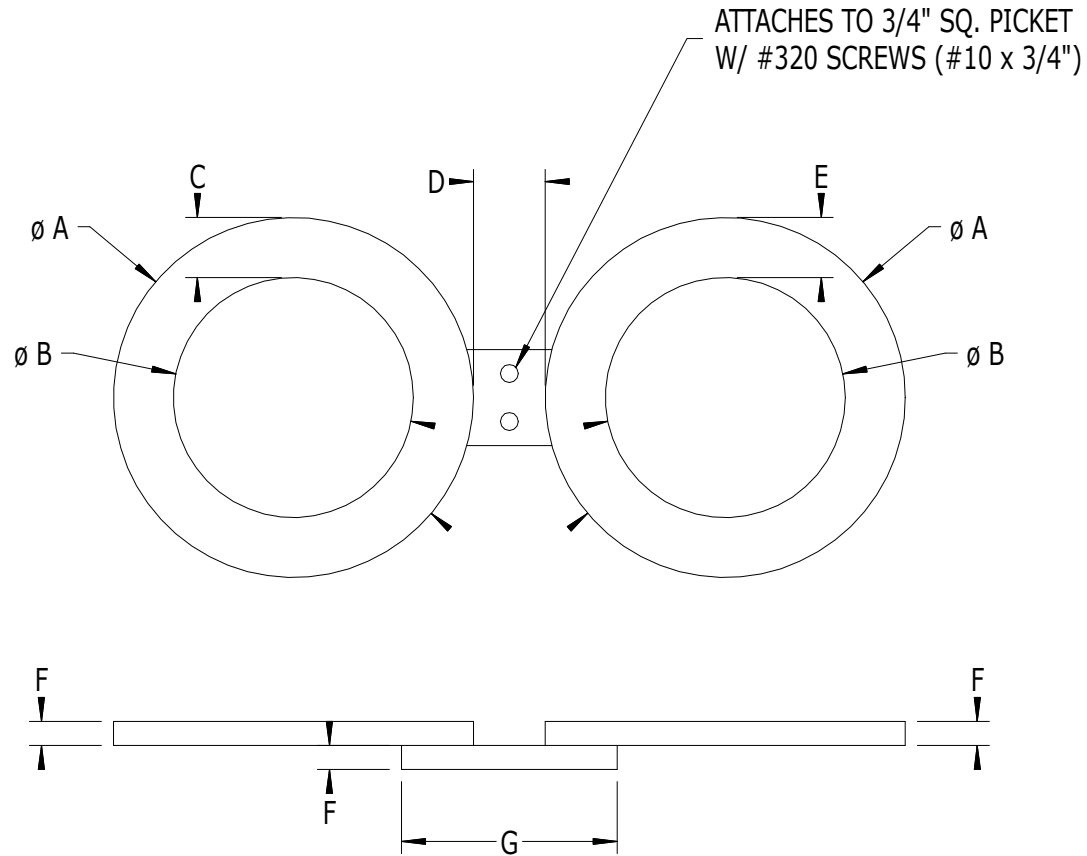

SCALE: 1/2

#935 DOUBLE RING INSERT CAN **ONLY** BE USED ON
LEVEL RUNS OF RAILING AND FENCE THAT HAVE 3/4" SQ. PICKETS.

#935 - 3-3/4" OUTSIDE DIAMETER DOUBLE RING INSERT

LABEL	A	B	C	D	E	F	G
DIMENSION	3-3/4"	2-1/2"	5/8"	3/4"	5/8"	1/4"	2-1/4"