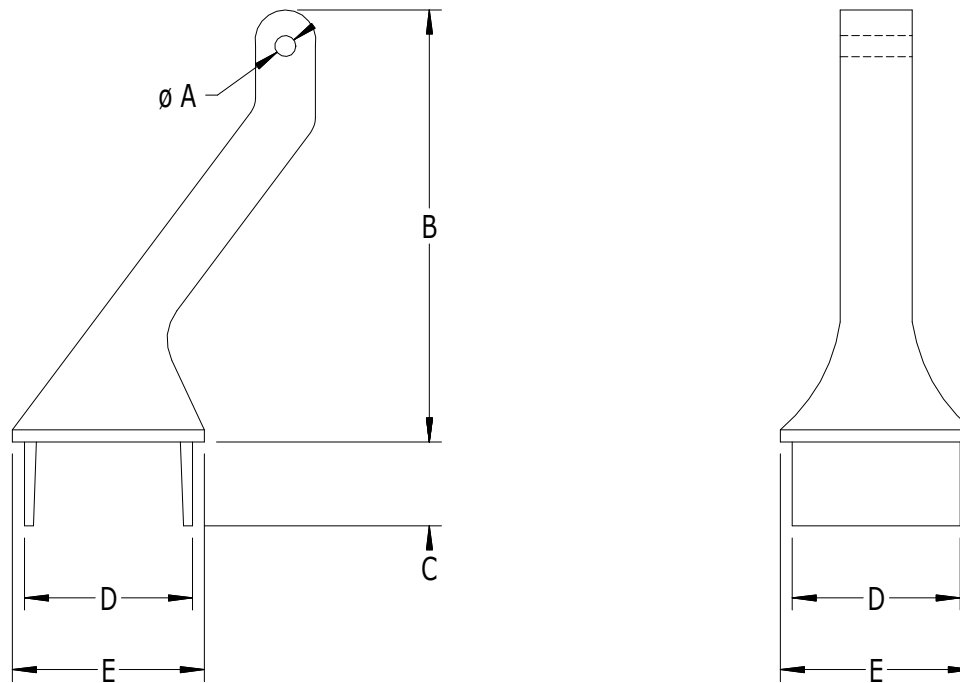

SCALE: 1/2

#938 - CROSSOVER CAP FOR 2" SQ. BOTTOM STEP POST

LABEL	A	B	C	D	E
DIMENSION	7/32"	4-1/2	7/8	1-3/4	2

Superior
Aluminum Products, Inc.