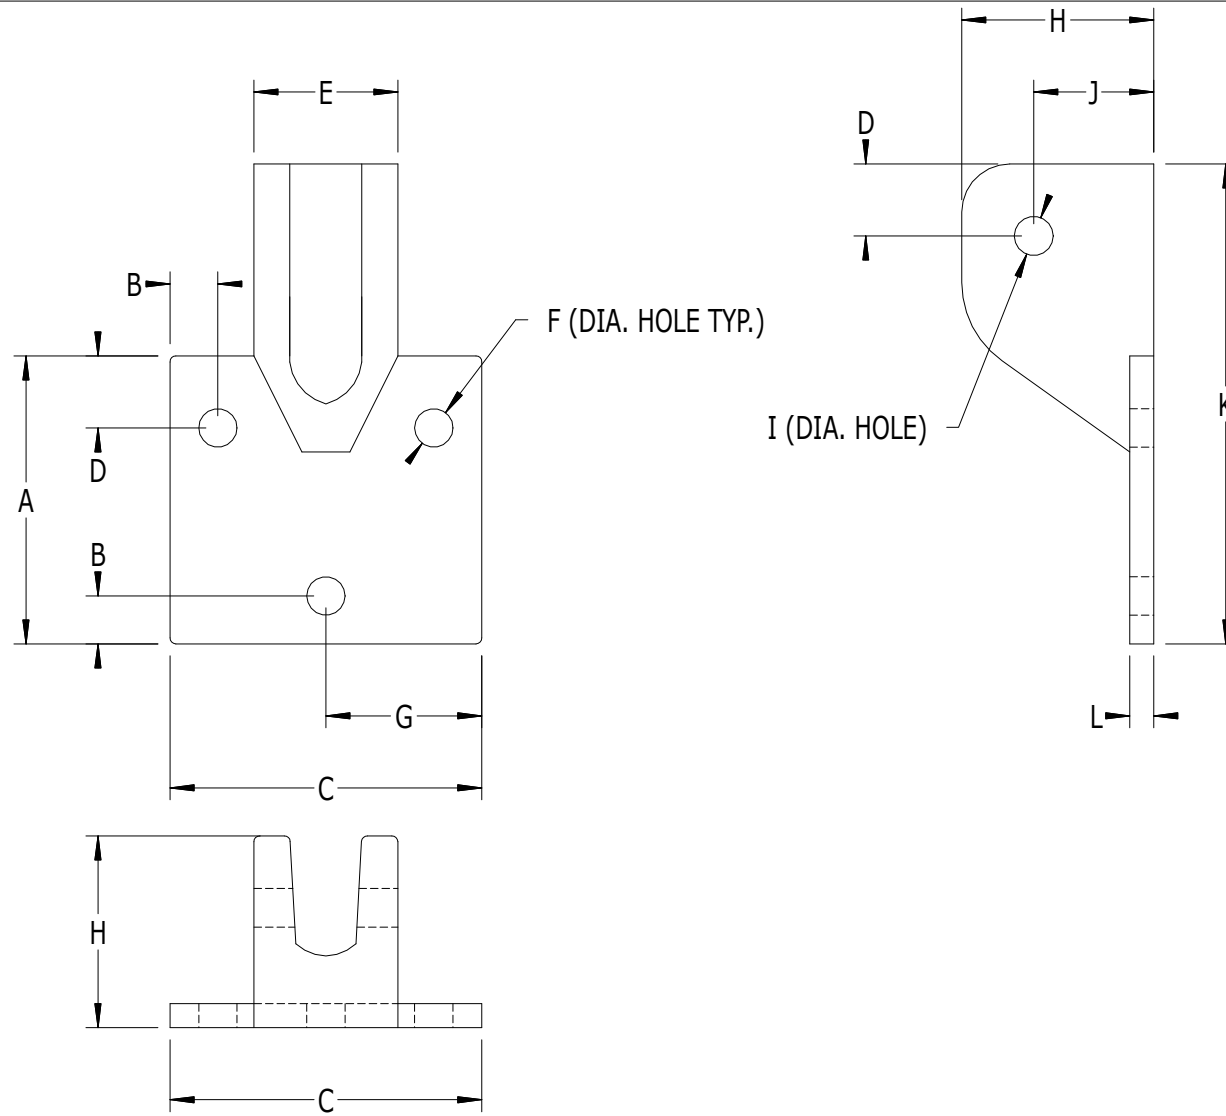

SCALE: 1/1

## **#940 - END BRACKET FOR TOP & BOTTOM RAIL**

LABEL	A	B	C	D	E	F	G	H	I	J	K	L
DIMENSION	1-1/2"	1/4"	1-5/8"	3/8"	3/4"	3/16"	13/16"	1"	13/64"	5/8"	2-1/2"	1/8"

**SUPERIOR**  
Aluminum Products, Inc.