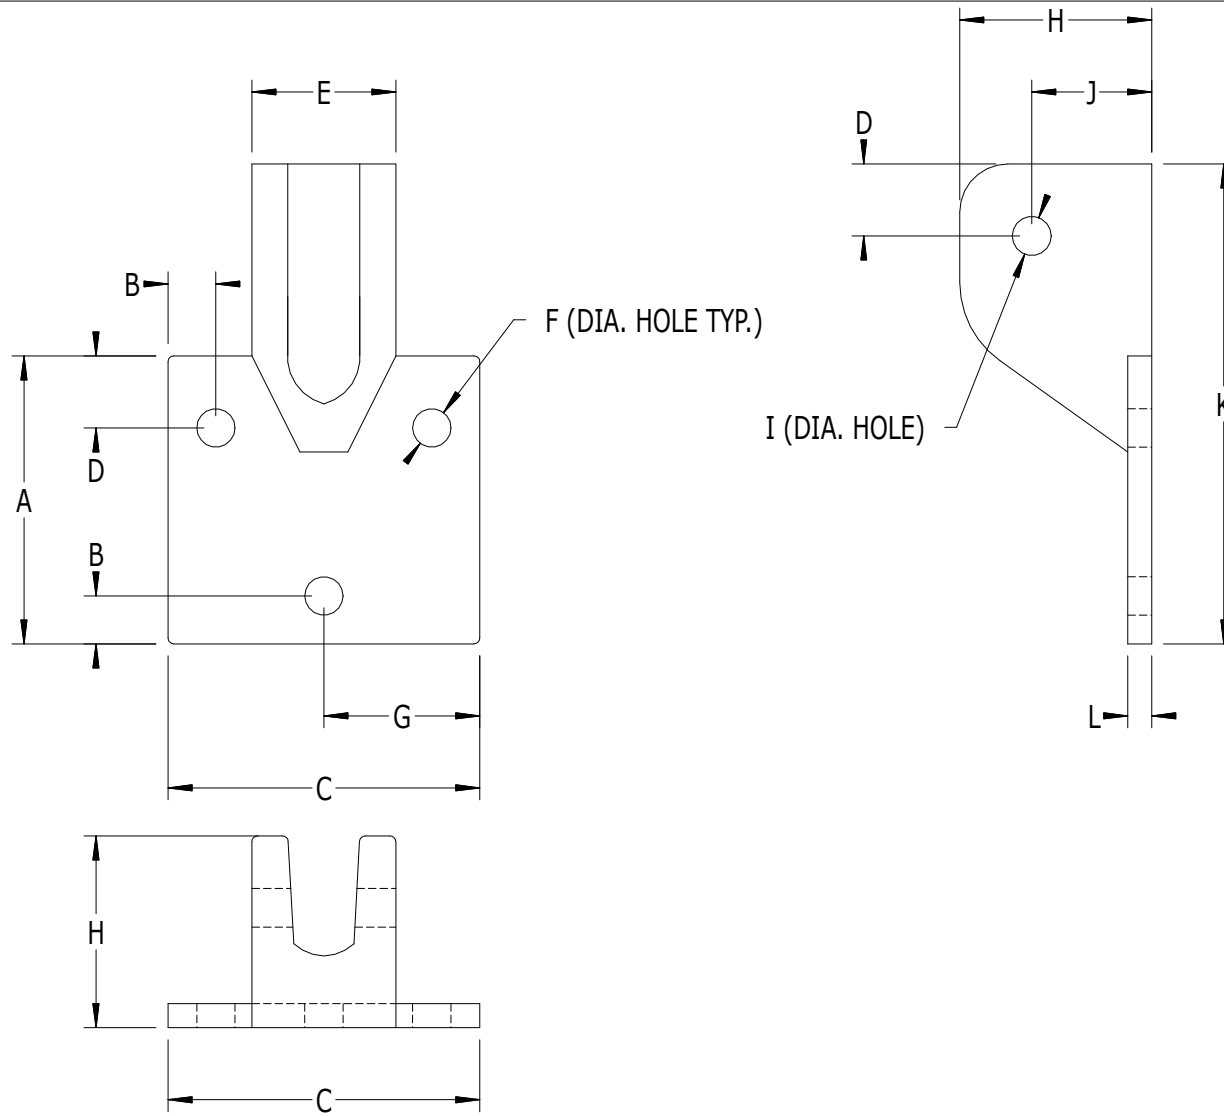

SCALE: 1/1

#940 - END BRACKET FOR TOP & BOTTOM RAIL

| LABEL | A | B | C | D | E | F | G | H | I | J | K | L |
|-----------|--------|------|--------|------|------|-------|--------|----|--------|------|--------|------|
| DIMENSION | 1-1/2" | 1/4" | 1-5/8" | 3/8" | 3/4" | 3/16" | 13/16" | 1" | 13/64" | 5/8" | 2-1/2" | 1/8" |