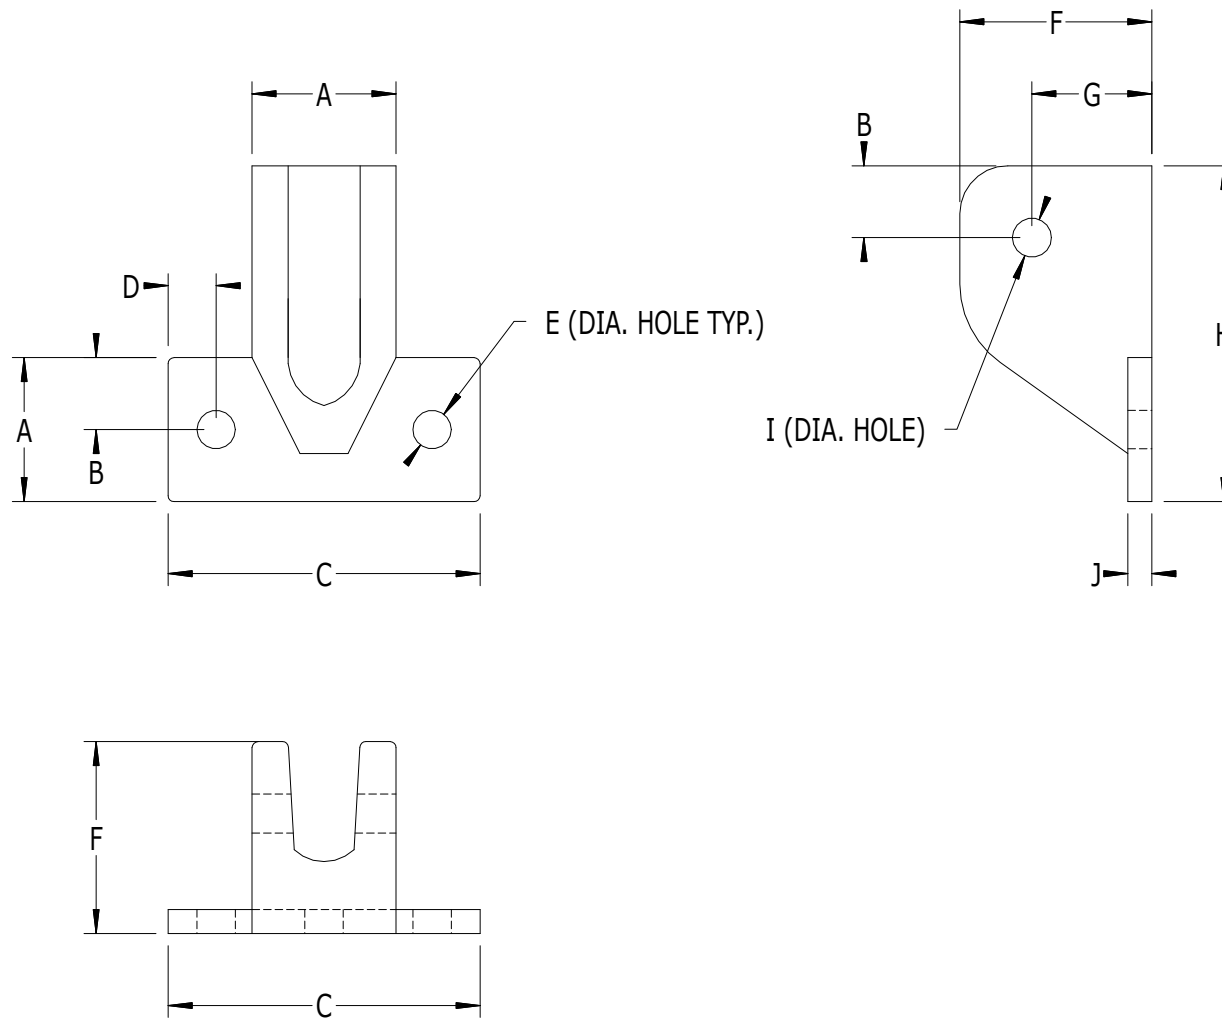

SCALE: 1/1

#940B - END BRACKET FOR BOTTOM RAIL

LABEL	A	B	C	D	E	F	G	H	I	J
DIMENSION	3/4"	3/8"	1-5/8"	1/4"	3/16"	1"	5/8"	1-3/4"	13/64"	1/8"

SUPERIOR
Aluminum Products, Inc.