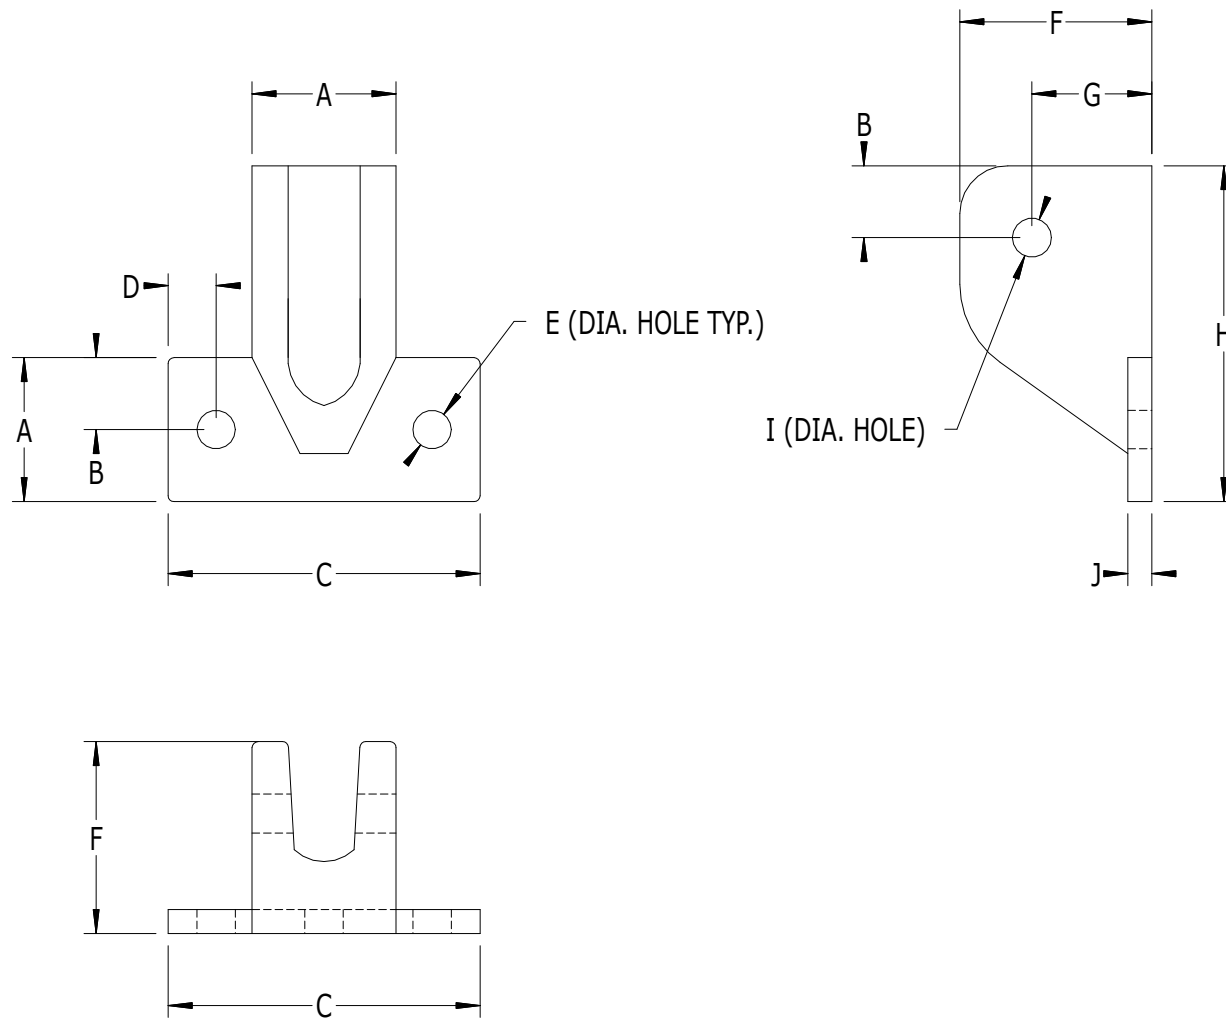

SCALE: 1/1

#940B - END BRACKET FOR BOTTOM RAIL

LABEL	A	B	C	D	E	F	G	H	I	J
DIMENSION	3/4"	3/8"	1-5/8"	1/4"	3/16"	1"	5/8"	1-3/4"	13/64"	1/8"

Superior
Aluminum Products, Inc.