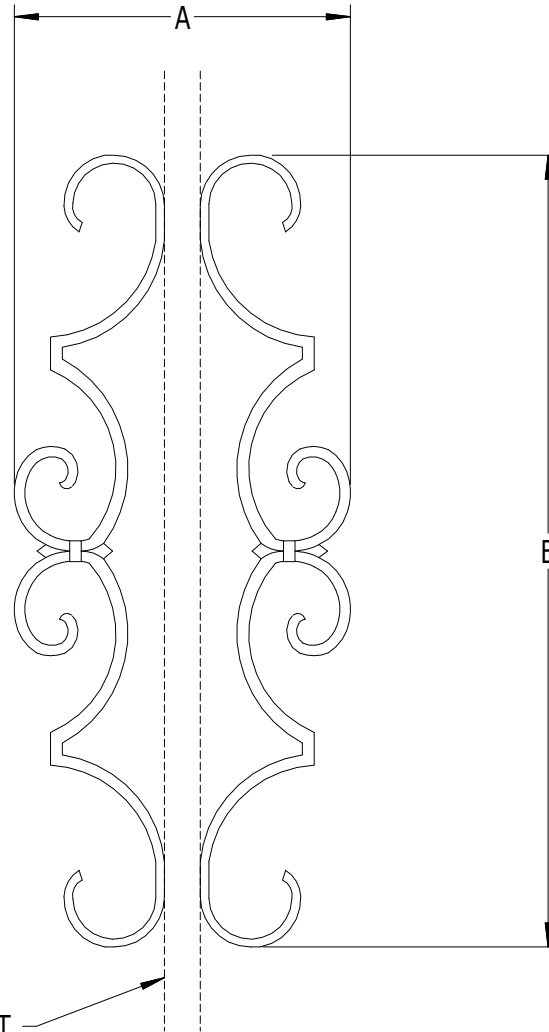

SCALE: 1/4

FITS 3/4" SQUARE PICKET

#941 - CAST FLEUR-DE-LIS INSERT

LABEL	A	B
DIMENSION	7"	16-1/2"

SUPERIOR
Aluminum Products, Inc.